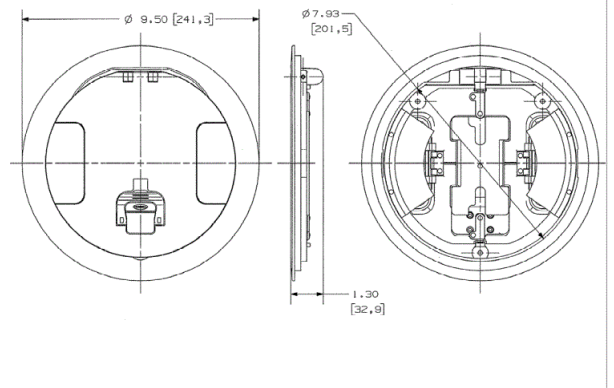

Floor Boxes
Accessories
Floor Box Covers

Features

- Meets ADA standards for accessible design
- Provides consistent look and maximum functionality
- Locking studs allow each door to be secured independently

Ordering Information

Description	Device Color	UPC	Catalog Number
SystemOne Recessed,	Aluminum	783585444253	S1R8CVRALU

Specifications

Material	Brushed Aluminum
----------	------------------

Online Resources