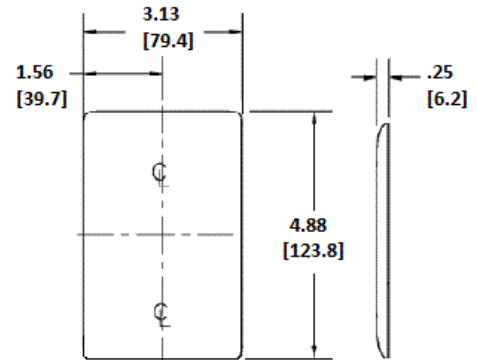

### Ordering Information

Description	Color	Catalog Number	UPC
1-Gang, Decorator, Mid-Size	White	NPJ26W	

### Specifications

Material	Nylon
Plate Type	1-Gang
Plate Openings	Decorator
Mounting Screws	Steel painted, slotted head
Appearance	Smooth

### Online Resources

Customer Use Drawing  
eCatalog

Dimensions in Inches (mm)

Hubbell Wiring Device-Kellems • Hubbell Incorporated (Delaware) • 40 Waterview Drive • Shelton, CT 06484

Phone (800) 288-6000 • Fax (800) 255-1031 • Specifications subject to change without notice.