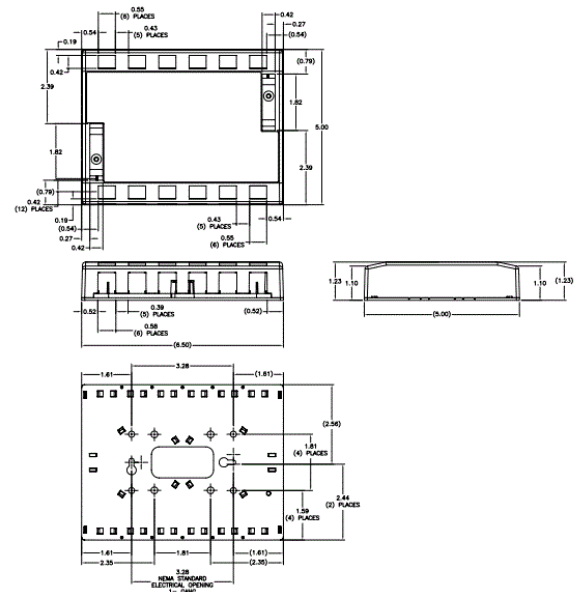

iStation Surface Mount Boxes

12-Port

Features

- Surface Mounting
- Accepts Standard Jacks, Fiber and AV Connections
- Mount to Multiple Surfaces: Electrical Boxes, Raceway, Desktops, Modular Furniture

Ordering Information

Description	Color	Catalog No.	UPC
iStation Surface Mounting Box, 12-Port	Office White	ISB12OW	662620219615

Listings

UL and cUL Listed 1863
ANSI/TIA/EIA-606A compliant
ADA compliant
RoHS Compliant

Specifications

Material High-impact thermoplastic (UL 94V-0)

Applications

Open office environments
Compact surface mount environments
Retrofits to support data, voice, and multimedia applications
Accepts Hubbell HJ and HXJ jacks and audio/video keystone connectors

HUBBELL

Online Resources

[eCatalog](#)