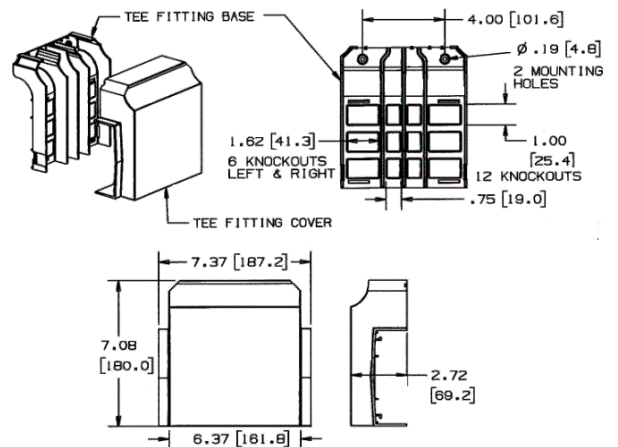

Raceway
 Non-Metallic Raceway
 PB3 BaseTrak[®] Tee Base and Cover

HUBBELL

Features

- Full capacity 1¼ in. bend radius tee.

Ordering Information

Description	Color	UPC Number	Catalog Number
Tee Base and Cover	Office White	783585610436	PB3TCBCA

Listings

UL Listed
 CSA Certified

Specifications

Height	7.08"
Width	7.37"
Length	2.72"

Online Resources

Customer Use Drawing
 eCatalog
 Installation Instructions

Dimensions in Inches (mm)

Hubbell Wiring Device-Kellems • Hubbell Incorporated (Delaware) • 40 Waterview Drive • Shelton, CT 06484