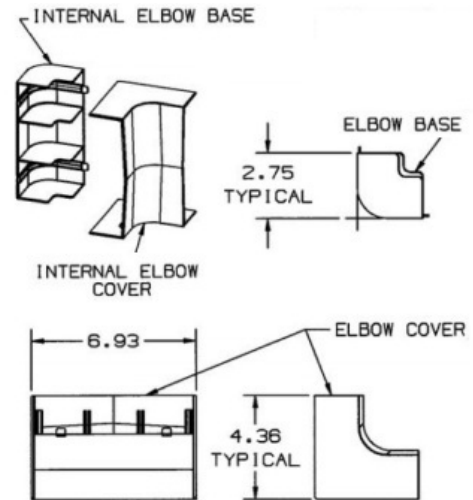

Raceway
 Non-Metallic Raceway
 PS3 Super BaseTrak® Internal Elbow Base
 and Cover

HUBBELL

Features

- Full capacity 1¼ in. bend radius internal elbow.

Ordering Information

Description	Color	UPC Number	Catalog Number
Internal Elbow Base and Cover	Office White	783585090139	PS3IEBC

Listings

UL Listed
 CSA Certified

Specifications

Height	6.93"
Width	4.36"
Length	4.36"

Online Resources

Customer Use Drawing
 eCatalog
 Installation Instructions

Dimensions in Inches (mm)

Hubbell Wiring Device-Kellems • Hubbell Incorporated (Delaware) • 40 Waterview Drive • Shelton, CT 06484