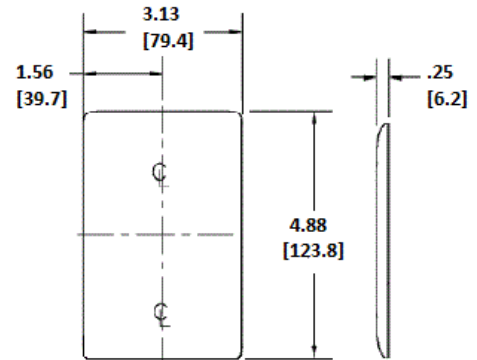

Description	Color	Catalog Number	UPC
1-Gang, 1-Duplex Opening, paint filled black lettering	Ivory	NPJ8C	883778111068

Listings

UL Listed
CSA Certified

Specifications

Material	Nylon
Plate Type	1-Gang
Plate Openings	Duplex
Mounting Screws	Steel painted, slotted head
Appearance	Smooth

Online Resources

Customer Use Drawing
eCatalog

Dimensions in Inches (mm)

Hubbell Wiring Device-Kellems • Hubbell Incorporated (Delaware) • 40 Waterview Drive • Shelton, CT 06484

Phone (800) 288-6000 • Fax (800) 255-1031 • Specifications subject to change without notice.