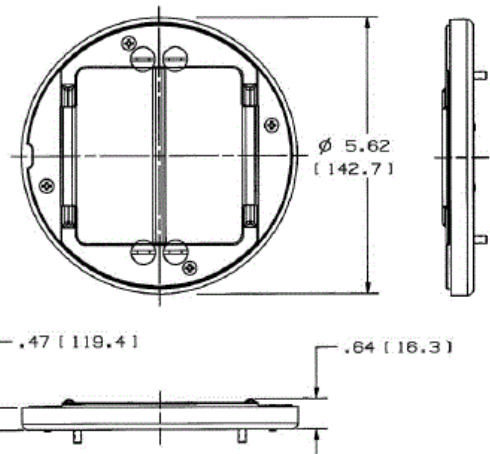

#### Features

- Durable powder coat finish
- Cast aluminum construction
- Hinged doors open 180 degrees flush to the carpet flange or tile

#### Online Resources

[Customer Use Drawing](#)  
[eCatalog](#)  
[Installation Instructions](#)

Dimensions in Inches (mm)

Hubbell Wiring Device-Kellems • Hubbell Incorporated (Delaware) • 40 Waterview Drive • Shelton, CT 06484