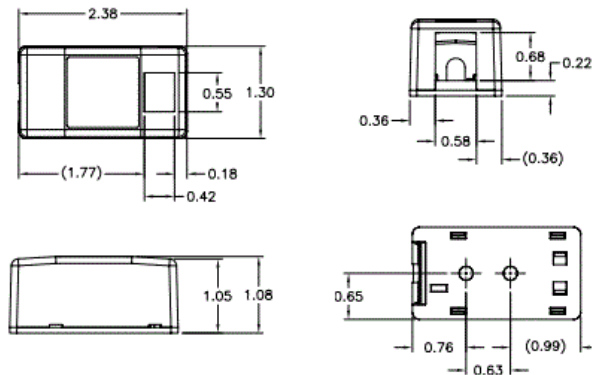

iStation Surface Mount Boxes

1-Port

Features

- Surface Mounting
- Accepts Standard Jacks, Fiber and AV Connections

Ordering Information

Description	Color	Catalog No.	UPC
iStation Surface Mounting Box, 1-Port	Ivory	ISB1EI	662620219967

Listings

UL and cUL Listed 1863
ANSI/TIA/EIA-606A compliant
ADA compliant
RoHS Compliant

Specifications

Material	High-impact thermoplastic (UL 94V-0)

Applications

Open office environments
Compact surface mount environments
Retrofits to support data, voice, and multimedia applications
Accepts Hubbell HJ and HXJ jacks and audio/video keystone connectors

HUBBELL

Online Resources

[eCatalog](#)