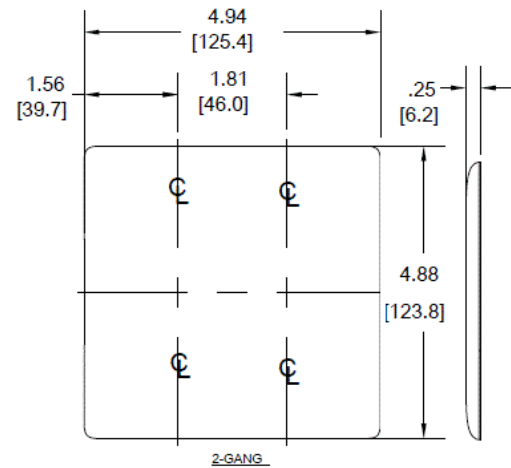

Wallplates
Decorator Wallplates

HUBBELL

Features

- Reinforcement ribs for extra strength
- Curved corners for improved aesthetics
- High-impact, self-extinguishing nylon material

Ordering Information

Description	Color	Catalog Number	UPC
2-Gang, 2-Decorator Openings, Mid-Size	White	NPJ262W	

Listings

UL Listed
CSA Certified

Specifications

Material	Nylon
Plate Type	2-Gang
Plate Openings	Decorator
Mounting Screws	Steel painted, slotted head
Appearance	Smooth

Online Resources

Customer Use Drawing
eCatalog

Dimensions in Inches (mm)

Hubbell Wiring Device-Kellems • Hubbell Incorporated (Delaware) • 40 Waterview Drive • Shelton, CT 06484

Phone (800) 288-6000 • Fax (800) 255-1031 • Specifications subject to change without notice.