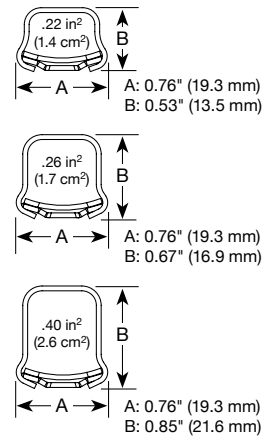

HBL500, HBL700 and HBL750 Series Metal Raceway

	HBL500	HBL700	HBL750
Color	Base and Cover, 10 Ft.		
Ivory	HBL50010IV	HBL70010IV	HBL75010IV
White	HBL50010W	HBL70010W	HBL75010W
Color	Base and Cover, 5 Ft.		
Ivory	HBL5005IV	-	HBL7505IV
White	-	-	-

Note: See page P-9 for plates and communication frames.

HBL500, HBL700 and HBL750 Series Fittings

Raceway Fittings	Color	Internal Elbow	External Elbow	90° Flat Elbow	45° Flat Elbow	Raceway Fittings	Color	Flat Elbow 1 1/2" Bend Radius
HBL500	Ivory White	HBL517IV HBL517W	HBL518IV HBL518W	HBL511IV HBL511W	HBL512IV -	HBL500, HBL700 & HBL750	Ivory White	HBL5711BRIVA -
HBL700 & HBL750	Ivory White	HBL717IVA HBL717WA	HBL718IVA HBL718WA	HBL711IVA HBL711WA	HBL712IVA -			

Raceway Fittings	Color	Internal Twisted Elbows For Double Turns at Right Angles		Internal Elbow 1 1/2" Bend Radius	External Elbow 1 1/2" Bend Radius	Tee Fitting	Tee Fitting 1 1/2" Bend Radius
		Right Elbow	Left Elbow				
HBL500, HBL700 & HBL750	Ivory White	HBL5711RHIVA HBL5711RHWA	HBL5711LHIVA HBL5711LHWA	HBL5717BRIVA -	HBL5718BRIVA -	HBL5715IVA HBL5715WA	HBL5715BRIVA -