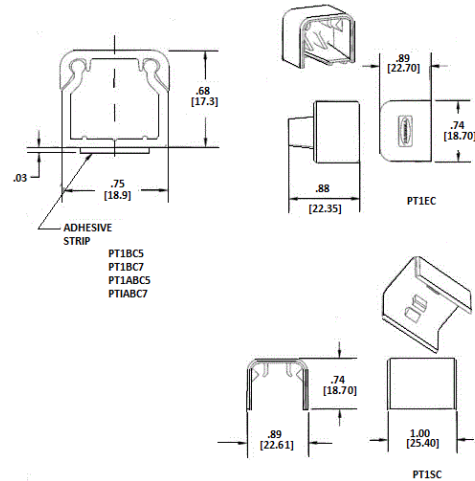

Raceway
Non-Metallic Raceway
Non-Latching PremiseTrak[®] End Cap

HUBBELL

Features

- For closing end of raceway

Ordering Information

Description	Color	UPC Number	Catalog Number
End Cap	Office White	783585337968	PT1EC

Listings

UL Listed
 CSA Certified

Specifications

Height	0.74"
Width	0.89"
Length	0.88"

Online Resources

Customer Use Drawing
 eCatalog
 Installation Instructions

Dimensions in Inches (mm)

Hubbell Wiring Device-Kellems • Hubbell Incorporated (Delaware) • 40 Waterview Drive • Shelton, CT 06484