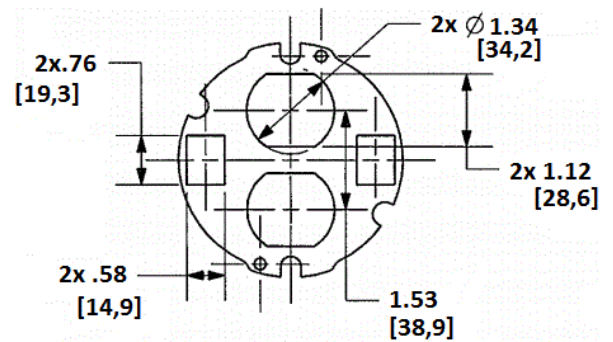

SystemOne Recessed

Sub-Plate

HUBBELL

Features

- White Powder Coated

Ordering Information

- Includes necessary mounting hardware

Catalog Number	UPC	Description
S1R4SP2X2DUPLEX	783585446042	Sub-plate with opening

Standards

cULus Listed

Online Resources

eCatalog