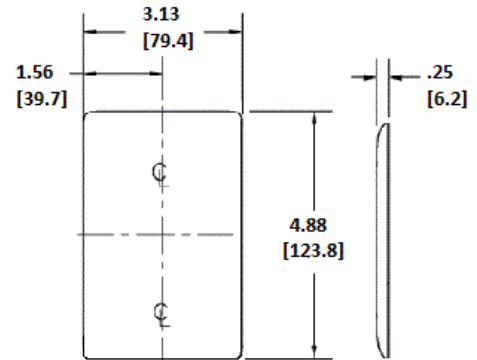

Wallplates
Decorator Wallplates

HUBBELL

Features

- Reinforcement ribs for extra strength
- Curved corners for improved aesthetics
- High-impact, self-extinguishing nylon material

Ordering Information

Description	Color	Catalog Number	UPC
1-Gang, Decorator, Mid-Size	Brown	NPJ26	

Listings

UL Listed
CSA Certified

Specifications

Material	Nylon
Plate Type	1-Gang
Plate Openings	Decorator
Mounting Screws	Steel painted, slotted head
Appearance	Smooth

Online Resources

Customer Use Drawing
eCatalog

Dimensions in Inches (mm)

Hubbell Wiring Device-Kellems • Hubbell Incorporated (Delaware) • 40 Waterview Drive • Shelton, CT 06484

Phone (800) 288-6000 • Fax (800) 255-1031 • Specifications subject to change without notice.