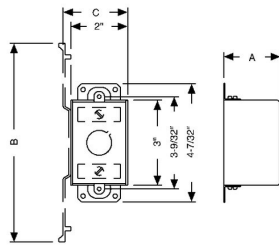

3 IN. X 2 IN. SWITCH BOXES - 2-3/4 TO 3-1/2 IN. DEEP WITH CONDUIT KO'S

3-1/2 in. Deep Switch Boxes - Gangable with Conduit KO's Plaster Ears

A48

Catalog #: 590

APPLICATIONS

RACO® Switch boxes are used to house wiring devices such as switches and outlets
N/A

PRODUCT FEATURES

Gangable switch boxes offer the option of constructing a box to hold two or more devices
Plaster ears allow a box to be used in "old work" applications

UL LISTED

File E195978

COMPLIANCES

All RACO® single gang, two gang, 4 in. square, and single gang gangable UL listed steel boxes are acceptable for use in 2-hour fire rated walls. For additional information, consult UL "Fire Resistance Directory" or the UL website at www.ul.com

End Knockouts: (2) 1/2 in.
Ends Cable: ---
Bracket Type: No Bracket
Side Knockout(s): (4) 1/2 in.
Bottom Knockouts(s): (1) 1/2 in.

DRAWING DIMENSIONS

Dimension A: 3-1/2 in.

PRODUCT MEASUREMENTS

Depth: 3-1/2 in.
Cubic Inches (cm3): 18.0 (295.0)
Wt. Ea. (Lbs.): 0.721
Product Length (in.): 3.50
Product Width (in.): 4.22
Product Height (in.): 2.00

PACKAGING

Minimum Pack Qty.: 50
Std. Pkg.: 50
Product UPC-A Labeled: No
Weight (Lbs. Per/C): 72.10
Ship Carton Length (in.): 18.13
Ship Carton Width (in.): 7.88
Ship Carton Height (in.): 11.63
Ctn Weight (Lbs.): 36.05
Pallet Qty: 2700
UPC Number: 050169905906
I2of5: 50050169905901