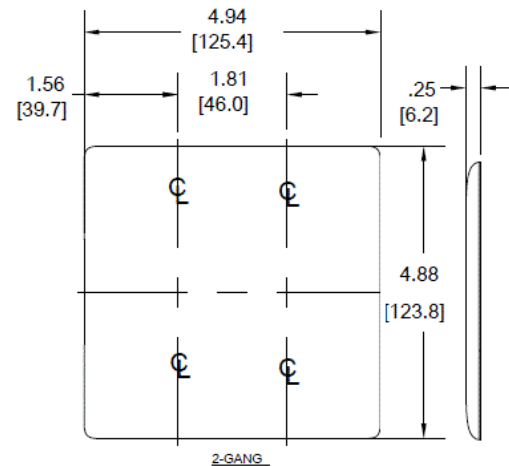

### Ordering Information

Description	Color	Catalog No.	UPC
2-Gang, 2-Blank, Mid-Size, Box Mount	White	NPJ23W	883778107276

### Specifications

Material	Nylon
Thickness	.06 in. (1.5)
Mounting Screw	Steel
Height	4.88" (124.0)
Width	4.94" (125.4)