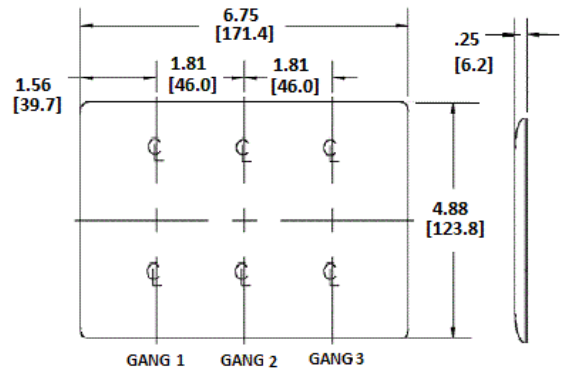

### Ordering Information

Description	Color	Catalog Number	UPC
3-Gang, 3-Toggle Openings, Mid-Size	White	NPJ3W	883778106071

### Specifications

Plate Material	Nylon
Plate Type	3-Gang
Plate Openings	Toggle switch
Mounting Screws	Steel painted, slotted head
Appearance	Smooth