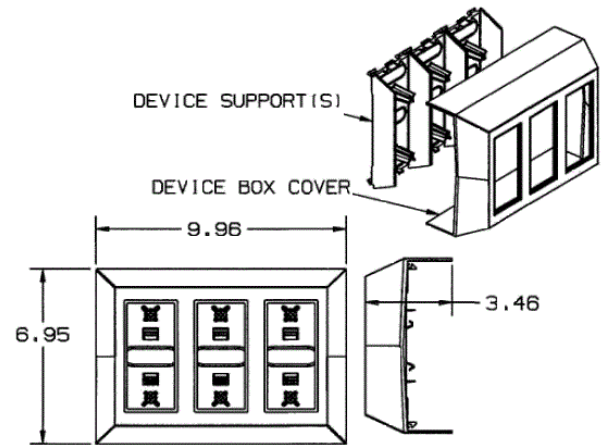

Raceway
Non-Metallic Raceway
PS3 Super BaseTrak[®] 3-Gang Full
Capacity Box

HUBBELL

Features

- 1-, 2- and 3-Gang boxes that allows full capacity from PS3 Raceway to box for either power or datacom applications.
- See page R-63 for recommended single gang “KP” plate options.

Ordering Information

Description	Color	UPC Number	Catalog Number
3-Gang Full Capacity Boxes	Office White	783585090023	PS3FCIB3G

Listings

UL Listed
CSA Certified

Specifications

Height	6.95"
Width	9.96"
Length	3.46"

Online Resources

Customer Use Drawing
eCatalog
Installation Instructions

Dimensions in Inches (mm)

Hubbell Wiring Device-Kellems • Hubbell Incorporated (Delaware) • 40 Waterview Drive • Shelton, CT 06484