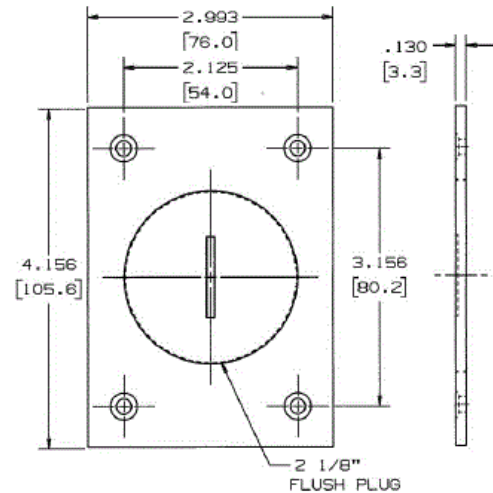

Floor Boxes
Accessories
Covers

HUBBELL

Ordering Information

Description	Material	UPC	Catalog Number
Rectangular Floor Box	Brass	783585119601	S2825

Specifications

Cover Style	Rectangular
Cover Finish	Brass
Cover Opening	2 1/8"
Dimensions	4.15" x 2.99"

Online Resources

- Customer Use Drawing
- eCatalog
- Installation Instructions

Dimensions in Inches (mm)

Hubbell Wiring Device-Kellems • Hubbell Incorporated (Delaware) • 40 Waterview Drive • Shelton, CT 06484