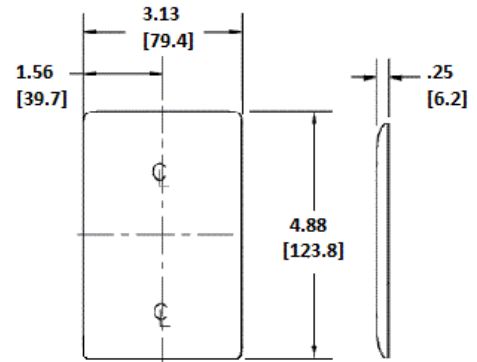

Ordering Information

Description	Color	Catalog Number	UPC
1-Gang, 1-Toggle Opening, Mid-Size	White	NPJ1W	883778105913

Listings

UL Listed
CSA Certified

Specifications

Plate Material	Nylon
Plate Type	1-Gang
Plate Openings	Toggle switch
Mounting Screws	Steel painted, slotted head
Appearance	Smooth

Accessories

Screws
Adapters

Online Resources

Customer Use Drawing
eCatalog

Dimensions in Inches (mm)

Hubbell Wiring Device-Kellems • Hubbell Incorporated (Delaware) • 40 Waterview Drive • Shelton, CT 06484