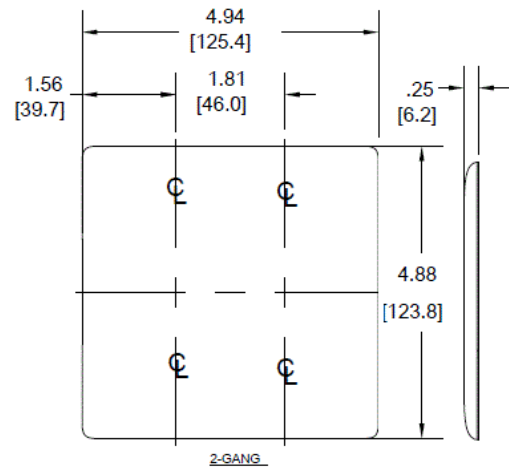

Wallplates Duplex Receptacle Wallplates

HUBBELL

Features

- Reinforcement ribs for extra strength
- Captive screw feature holds mounting screw in place
- High-impact, self-extinguishing nylon material

Ordering Information

Description	Color	Catalog No.	UPC
2-Gang, 2-Duplex Openings, Mid-Size	Ivory	NPJ82I	883778106460

Listings

UL Listed
CSA Certified

Specifications

Plate Material	Nylon
Plate Type	2-Gang
Plate Openings	Duplex Receptacle
Mounting Screws	Steel painted, slotted head
Appearance	Smooth