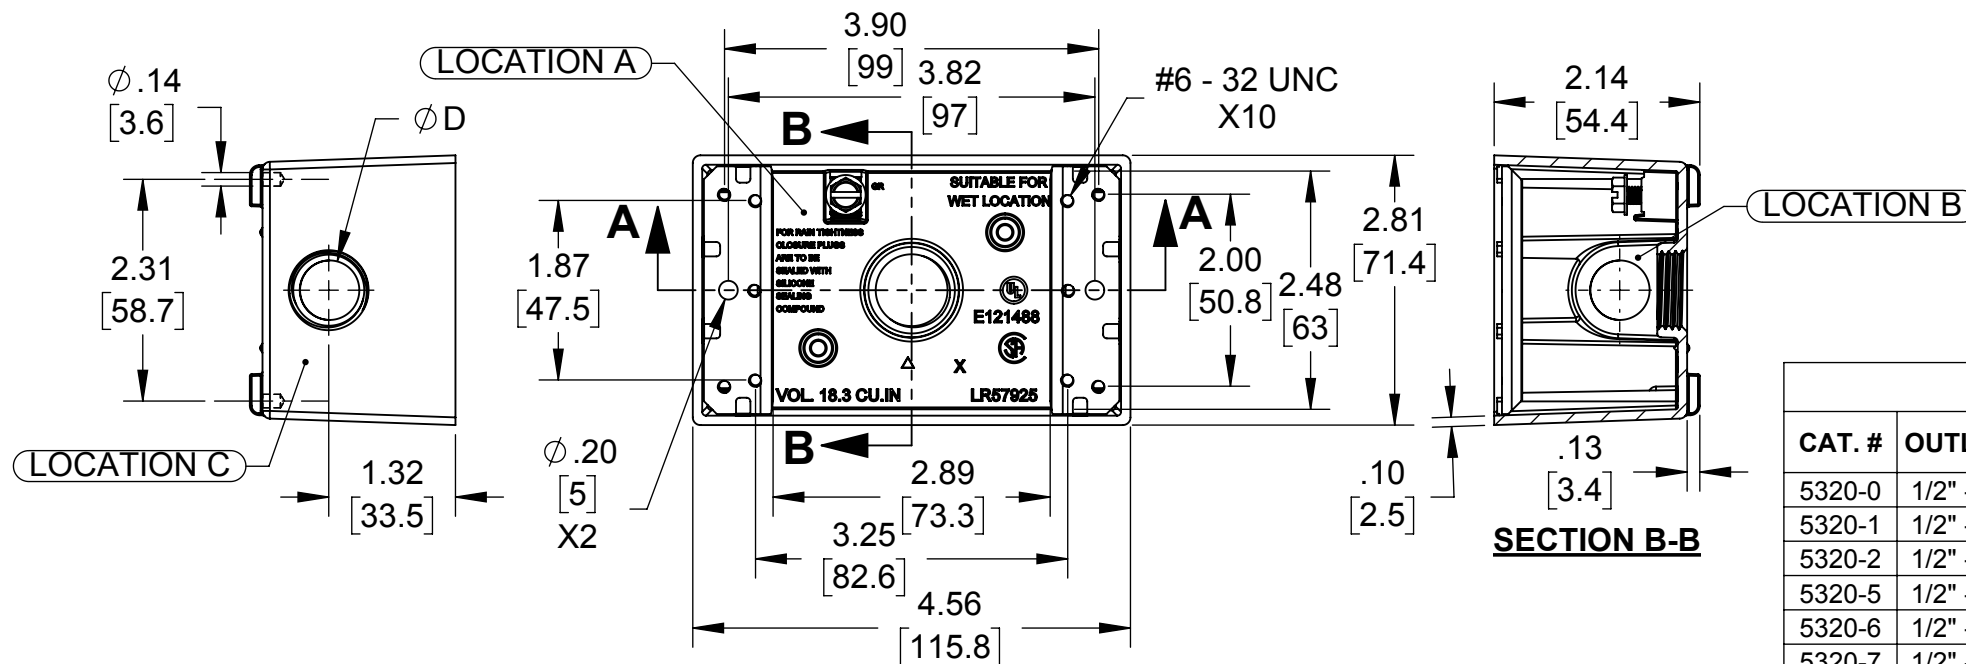

LIST OF PARTS		
DESCRIPTION	MATERIAL	FINISH
SINGLE GANG BOX	DIE-CAST ALUMINUM	PAINT
GROUNDING SCREW	C1022 STEEL	GREEN ZINC AERODITE
CLOSURE PLUG	LEXAN/ZINC	SEE TABLE
MOUNTING LUG	CRCA	N/A
MOUNTING LUG SCREW	C1022 STEEL	.00015\"/>

GRAY BOX	CLOSURE PLUG 1/2\"/>	
	MATERIAL	FINISH
PRIMARY	LEXAN	GRAY
ALTERNATE	ZINC	NATURAL

OUTLETS			
CAT. #	OUTLET SIZE	OUTLET LOCATION	OUTLET QTY.
5320-0	1/2" - 14 NPT	A,B & C	1
5320-1	1/2" - 14 NPT	A,B & C	1
5320-2	1/2" - 14 NPT	A,B & C	1
5320-5	1/2" - 14 NPT	A,B & C	1
5320-6	1/2" - 14 NPT	A,B & C	1
5320-7	1/2" - 14 NPT	A,B & C	1
5320-9	1/2" - 14 NPT	A,B & C	1
5324-0	3/4" - 14 NPT	A,B & C	1
5324-1	3/4" - 14 NPT	A,B & C	1
5324-5	3/4" - 14 NPT	A,B & C	1

- NOTES:
- ALL DIMENSIONS ARE IN INCHES AND [MILLIMETERS]
 - BOX VOLUME: 18.30 IN³ [299.9 CM³]
 - UL & CSA LISTED.

*** CAT. # 5320-9, GROUNDING SCREW PROVIDED SEPERATELY IN A POLYBAG.

SYM.	INITIAL RELEASE	S.J.	07/07/17
	REVISION DESCRIPTION	APP	DATE

FILE NO. :
SINGLE GANG BOX WITH 3 OUTLETS CUS

DIMENSION SHEET FOR CAT. NO.
SEE CHART

SIZE:
B