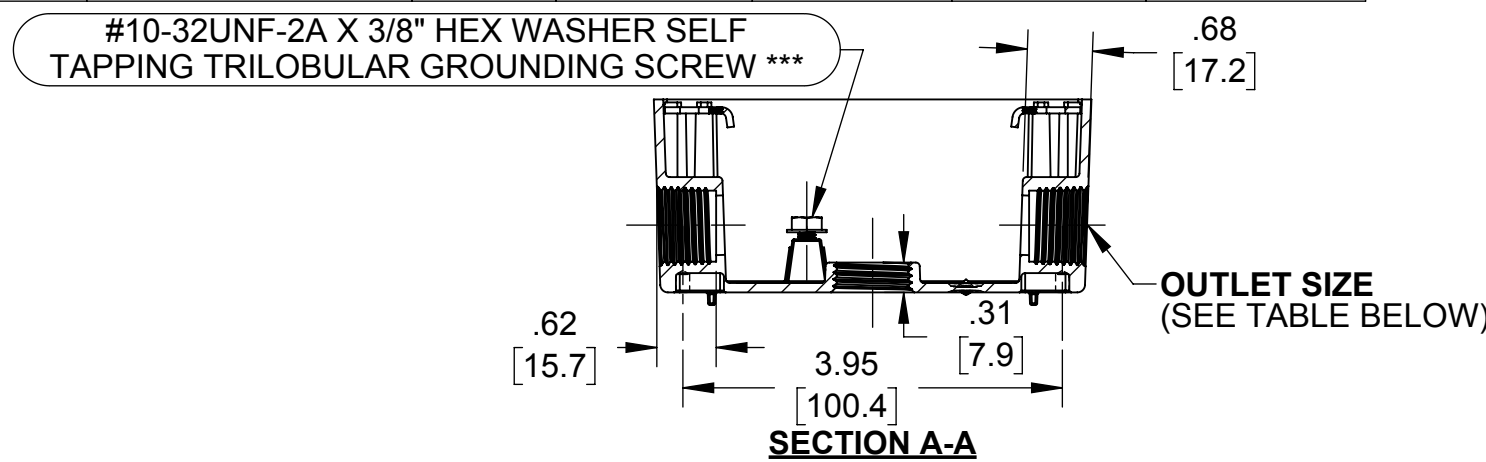

CAT. #	COLOR	Ø D	HARDWARE PACK			
			GROUNDING SCREW QTY.	CLOSURE PLUGS QTY.	MOUNTING LUGS QTY.	MOUNTING LUG SCREW QTY.
5320-0	GRAY AKZO NOBEL# JW107N	.62 [15.7]	-	2	2	2
5320-1	WHITE AKZO NOBEL# JA045N	.62 [15.7]	-	2	2	2
5320-2	BRONZE AKZO NOBEL# JW015N	.62 [15.7]	-	2	2	2
5320-5	GRAY AKZO NOBEL# JW107N	.62 [15.7]	-	2	2	2
5320-6	WHITE AKZO NOBEL# JA045N	.62 [15.7]	-	2	2	2
5320-7	BRONZE AKZO NOBEL# JW015N	.62 [15.7]	-	2	2	2
5320-9	GRAY AKZO NOBEL# JW107N	.62 [15.7]	50	100	100	100
5324-0	GRAY AKZO NOBEL# JW107N	.84 [21.3]	-	2	2	2
5324-1	WHITE AKZO NOBEL# JA045N	.84 [21.3]	-	2	2	2
5324-5	GRAY AKZO NOBEL# JW107N	.84 [21.3]	-	2	2	2

LIST OF PARTS		
DESCRIPTION	MATERIAL	FINISH
SINGLE GANG BOX	DIE-CAST ALUMINUM	PAINT
GROUNDING SCREW	C1022 STEEL	GREEN ZINC AERODITE
CLOSURE PLUG	LEXAN/ZINC	SEE TABLE
MOUNTING LUG	CRCA	N/A
MOUNTING LUG SCREW	C1022 STEEL	.00015\"/>

GRAY BOX	CLOSURE PLUG 1/2\"/>	
	MATERIAL	FINISH
PRIMARY	LEXAN	GRAY
ALTERNATE	ZINC	NATURAL

OUTLETS			
CAT. #	OUTLET SIZE	OUTLET LOCATION	OUTLET QTY.
5320-0	1/2" - 14 NPT	A,B & C	1
5320-1	1/2" - 14 NPT	A,B & C	1
5320-2	1/2" - 14 NPT	A,B & C	1
5320-5	1/2" - 14 NPT	A,B & C	1
5320-6	1/2" - 14 NPT	A,B & C	1
5320-7	1/2" - 14 NPT	A,B & C	1
5320-9	1/2" - 14 NPT	A,B & C	1
5324-0	3/4" - 14 NPT	A,B & C	1
5324-1	3/4" - 14 NPT	A,B & C	1
5324-5	3/4" - 14 NPT	A,B & C	1

- NOTES:
- ALL DIMENSIONS ARE IN INCHES AND [MILLIMETERS]
 - BOX VOLUME: 18.30 IN³ [299.9 CM³]
 - UL & CSA LISTED.

*** CAT. # 5320-9, GROUNDING SCREW PROVIDED SEPERATELY IN A POLYBAG.

SYM.	INITIAL RELEASE	S.J.	07/07/17
	REVISION DESCRIPTION	APP	DATE