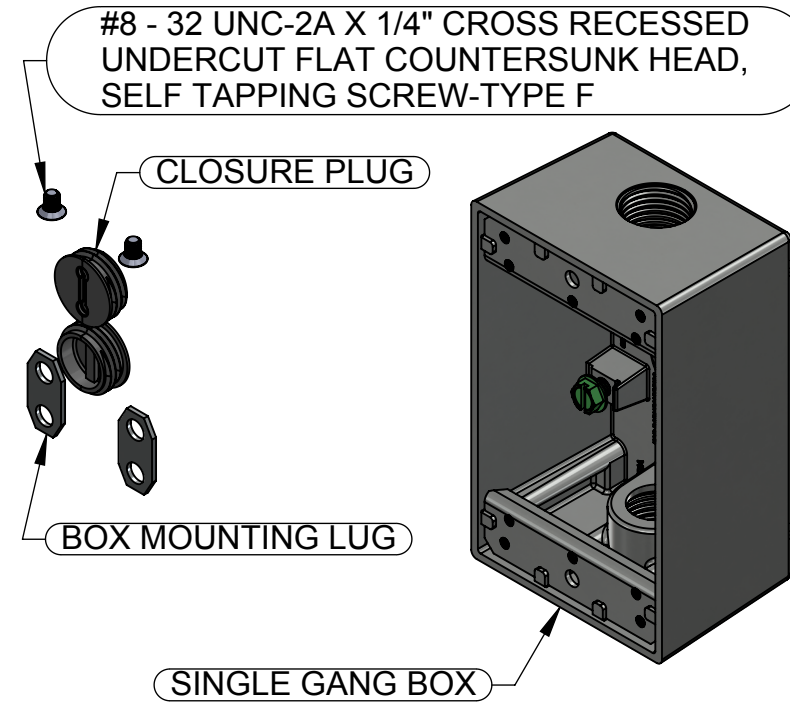

CAT. #	COLOR	Ø D	HARDWARE PACK			
			GROUNDING SCREW QTY.	CLOSURE PLUGS QTY.	MOUNTING LUGS QTY.	MOUNTING LUG SCREW QTY.
5320-0	GRAY AKZO NOBEL# JW107N	.62 [15.7]	-	2	2	2
5320-1	WHITE AKZO NOBEL# JA045N	.62 [15.7]	-	2	2	2
5320-2	BRONZE AKZO NOBEL# JW015N	.62 [15.7]	-	2	2	2
5320-5	GRAY AKZO NOBEL# JW107N	.62 [15.7]	-	2	2	2
5320-6	WHITE AKZO NOBEL# JA045N	.62 [15.7]	-	2	2	2
5320-7	BRONZE AKZO NOBEL# JW015N	.62 [15.7]	-	2	2	2
5320-9	GRAY AKZO NOBEL# JW107N	.62 [15.7]	50	100	100	100
5324-0	GRAY AKZO NOBEL# JW107N	.84 [21.3]	-	2	2	2
5324-1	WHITE AKZO NOBEL# JA045N	.84 [21.3]	-	2	2	2
5324-5	GRAY AKZO NOBEL# JW107N	.84 [21.3]	-	2	2	2

LIST OF PARTS		
DESCRIPTION	MATERIAL	FINISH
SINGLE GANG BOX	DIE-CAST ALUMINUM	PAINT
GROUNDING SCREW	C1022 STEEL	GREEN ZINC AERODITE
CLOSURE PLUG	LEXAN/ZINC	SEE TABLE
MOUNTING LUG	CRCA	N/A
MOUNTING LUG SCREW	C1022 STEEL	.00015\"/>

- NOTES:
- ALL DIMENSIONS ARE IN INCHES AND [MILLIMETERS]
 - BOX VOLUME: 18.30 IN³ [299.9 CM³]
 - UL & CSA LISTED.

*** CAT. # 5320-9, GROUNDING SCREW PROVIDED SEPERATELY IN A POLYBAG.

SYM.	INITIAL RELEASE	S.J.	07/07/17
	REVISION DESCRIPTION	APP	DATE

THE DESIGN AND DIMENSIONS OF THE PRODUCT SHOWN ON THIS DRAWING ARE SUBJECT TO CHANGE WITHOUT NOTICE

TITLE:
SINGLE GANG WITH 3-HOLE RECT. BOX

TOLERANCE UNLESS OTHERWISE SPECIFIED		RACO South Bend, Indiana	
.XX DECIMAL ±.015	.XXX DECIMAL ±.005		
ANGLE ±2°		DRAWN BY: F.P.	SCALE: 1:2
		APP. BY: S.J.	
		DATE: 07/07/2017	