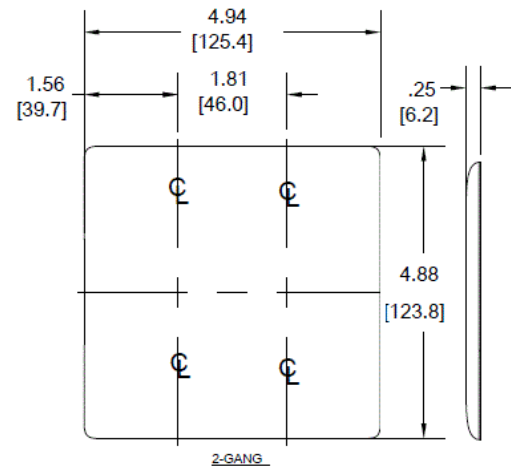

Description	Color	Catalog No.	UPC
2-Gang, 2-Blank, Mid-Size, Box Mount	Ivory	NPJ23I	883778107269

Listings

UL Listed
CSA Certified

Specifications

Material	Nylon
Thickness	.06 in. (1.5)
Mounting Screw	Steel
Height	4.88" (124.0)
Width	4.94" (125.4)