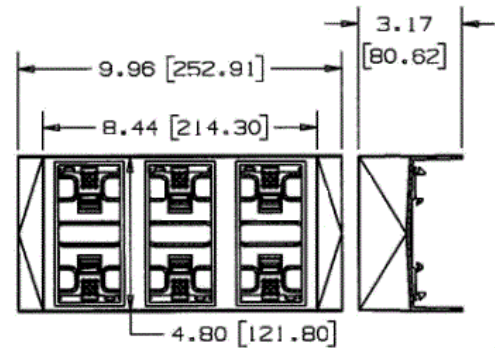

## Ordering Information

Description	Color	UPC Number	Catalog Number
3-GangFull Capacity Box	Office White	783585090962	PB3FCIB3G

## Specifications

Height	4.80"
Width	9.96"
Length	3.17"

## Online Resources

Customer Use Drawing  
 eCatalog  
 Installation Instructions

Dimensions in Inches (mm)

Hubbell Wiring Device-Kellems • Hubbell Incorporated (Delaware) • 40 Waterview Drive • Shelton, CT 06484