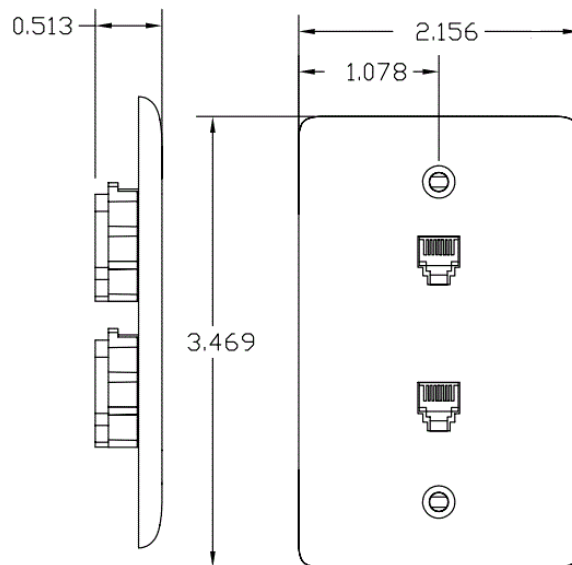

Ordering Information

Description	Color	CatalogNumber	UPC
Molded-In Plates for Voice, Standard Size, 1-Gang, Duplex RJ11 Jack, 6P4C,	Ivory	NS742I	883778501401

Listings

UL Listed
CSA Certified
Meets FCC Part 68

Specifications

Material	High-Impact Resistant Thermoplastic
Position	6
Conductors	4
Termination Style	Screw

Online Resources

eCatalog