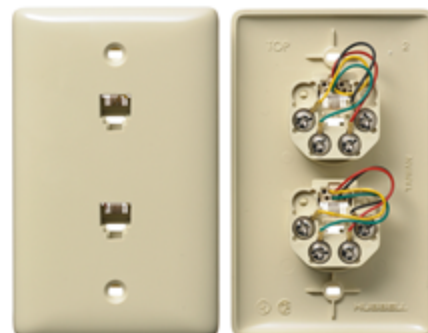

netSELECT
Wallplates
Molded-In Plate for Voice, 1-Gang

HUBBELL

Features

- High Impact-Resistant Thermoplastic Construction
- Convenient Screw Down Terminals
- Plate Profile, Color, and Surface Finish Match Hubbell Electrical Wallplates
- Aesthetically Pleasing, Molded-In Appearance

Ordering Information

Description	Color	CatalogNumber	UPC
Molded-In Plates for Voice, Standard Size, 1-Gang, Duplex RJ11 Jack, 6P4C,	Ivory	NS742I	883778501401

Listings

UL Listed
CSA Certified
Meets FCC Part 68

Specifications

Material	High-Impact Resistant Thermoplastic
Position	6
Conductors	4
Termination Style	Screw

Online Resources

eCatalog