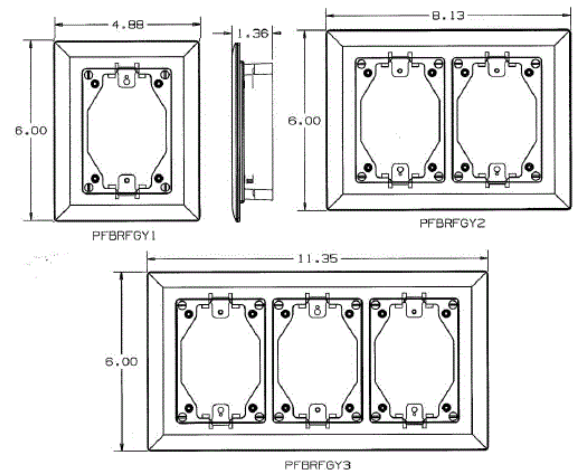

Floor Boxes

Flush Rectangular Non-Metallic Concrete Covers and Flanges

HUBBELL

Features

- Durable cast aluminum construction available
- Provides consistent look and maximum functionality
- Locking studs allow each door to be secured independently

Ordering Information

Description	Device Color	UPC	Catalog Number
Carpet Flanges,	Gray	783585848372	PFBRFGY2

Specifications

Dimensions	6.00" x 8.13"
Number of Gangs	2-Gang

Online Resources

- [Customer Use Drawing](#)
- [eCatalog](#)
- [Installation Instructions](#)

Dimensions in Inches (mm)

Hubbell Wiring Device-Kellems • Hubbell Incorporated (Delaware) • 40 Waterview Drive • Shelton, CT 06484

Phone (800) 288-6000 • Fax (800) 255-1031 • Specifications subject to change without notice.