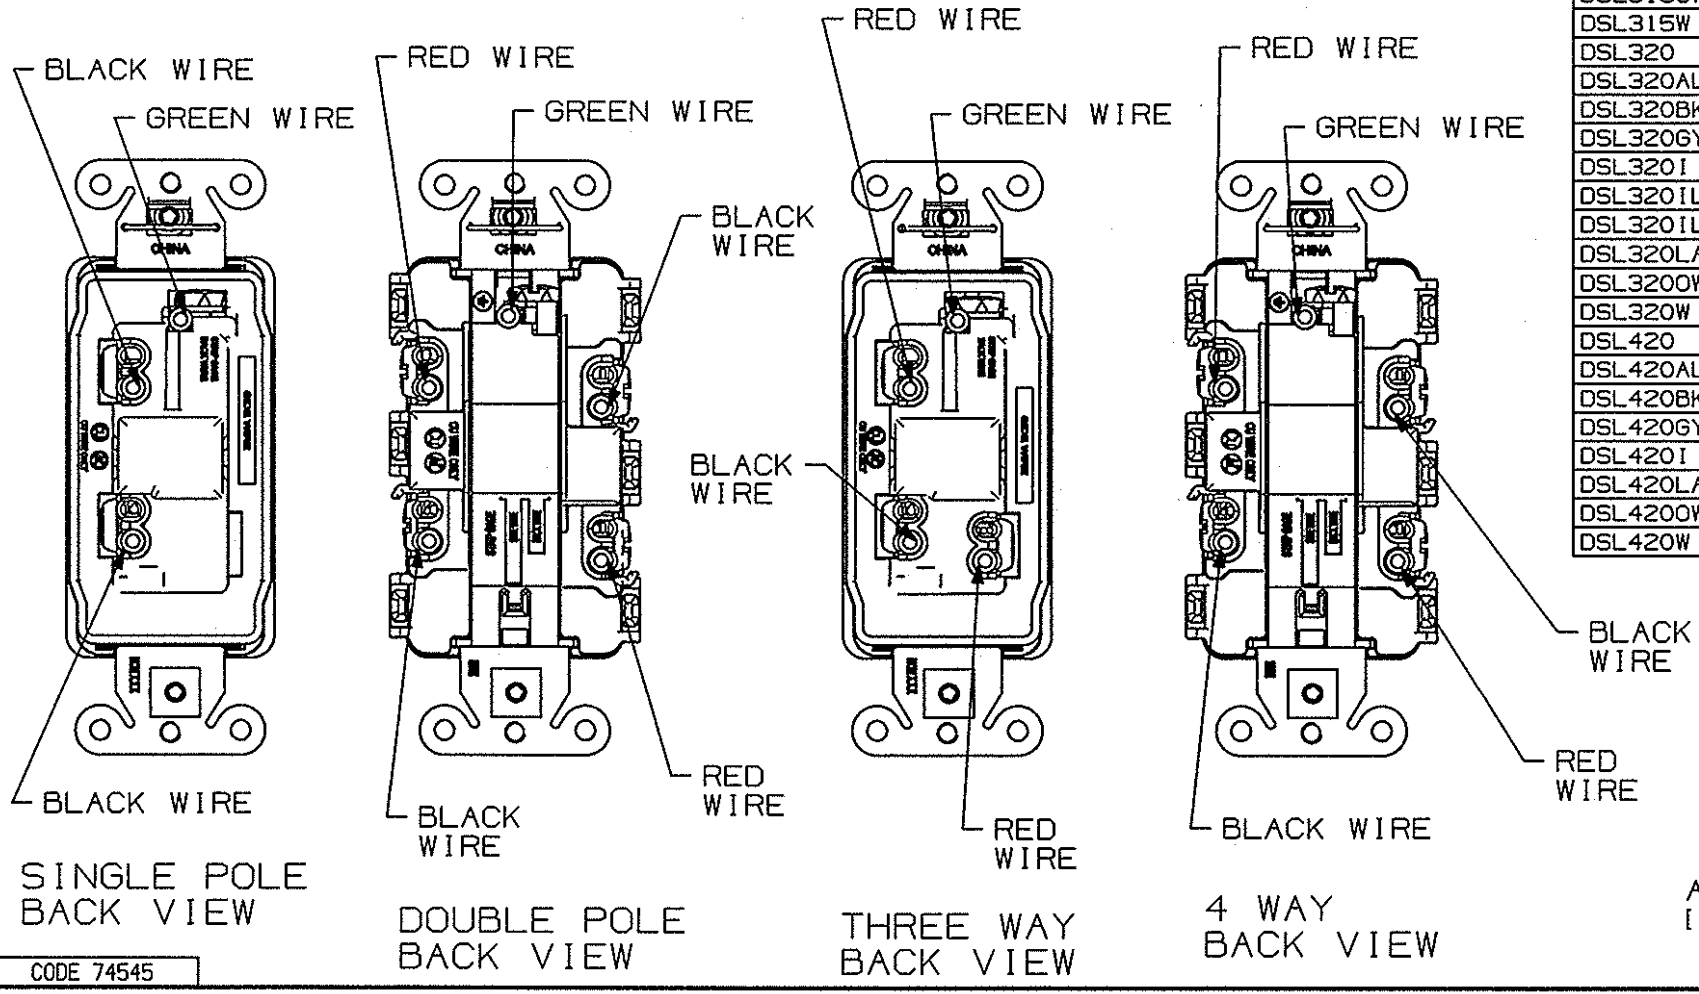

CATALOG NUMBER	RATING / TYPE	ROCKER COLOR
DSL115	SP 15A DECORATOR SWITCH	BROWN
DSL115AL	SP 15A DECORATOR SWITCH	ALMOND
DSL115BK	SP 15A DECORATOR SWITCH	BLACK
DSL115GY	SP 15A DECORATOR SWITCH	GRAY
DSL115I	SP 15A DECORATOR SWITCH	IVORY
DSL115LA	SP 15A DECORATOR SWITCH	LIGHT ALMOND
DSL115OW	SP 15A DECORATOR SWITCH	OFFICE WHITE
DSL115W	SP 15A DECORATOR SWITCH	WHITE
DSL120	SP 20A DECORATOR SWITCH	BROWN
DSL120AL	SP 20A DECORATOR SWITCH	ALMOND
DSL120BK	SP 20A DECORATOR SWITCH	BLACK
DSL120GY	SP 20A DECORATOR SWITCH	GRAY
DSL120I	SP 20A DECORATOR SWITCH	IVORY
DSL120IL	SP 20A ILLUM. DECO. SWITCH	IVORY
DSL120ILW	SP 20A ILLUM. DECO. SWITCH	WHITE
DSL120LA	SP 20A DECORATOR SWITCH	LIGHT ALMOND
DSL120OW	SP 20A DECORATOR SWITCH	OFFICE WHITE
DSL120PL	SP 20A PILOT DECO. SWITCH	RED
DSL120W	SP 20A DECORATOR SWITCH	WHITE
DSL220	DP 20A DECORATOR SWITCH	BROWN
DSL220AL	DP 20A DECORATOR SWITCH	ALMOND
DSL220BK	DP 20A DECORATOR SWITCH	BLACK
DSL220GY	DP 20A DECORATOR SWITCH	GRAY
DSL220I	DP 20A DECORATOR SWITCH	IVORY
DSL220LA	DP 20A DECORATOR SWITCH	LIGHT ALMOND
DSL220OW	DP 20A DECORATOR SWITCH	OFFICE WHITE
DSL220W	DP 20A DECORATOR SWITCH	WHITE
DSL315	3W 15A DECORATOR SWITCH	BROWN
DSL315AL	3W 15A DECORATOR SWITCH	ALMOND
DSL315BK	3W 15A DECORATOR SWITCH	BLACK
DSL315GY	3W 15A DECORATOR SWITCH	GRAY
DSL315I	3W 15A DECORATOR SWITCH	IVORY
DSL315LA	3W 15A DECORATOR SWITCH	LIGHT ALMOND
DSL315OW	3W 15A DECORATOR SWITCH	OFFICE WHITE
DSL315W	3W 15A DECORATOR SWITCH	WHITE
DSL320	3W 20A DECORATOR SWITCH	BROWN
DSL320AL	3W 20A DECORATOR SWITCH	ALMOND
DSL320BK	3W 20A DECORATOR SWITCH	BLACK
DSL320GY	3W 20A DECORATOR SWITCH	GRAY
DSL320I	3W 20A DECORATOR SWITCH	IVORY
DSL320IL	3W 20A ILL. DECO. SWITCH	IVORY
DSL320ILW	3W 20A ILL. DECO. SWITCH	WHITE
DSL320LA	3W 20A DECORATOR SWITCH	LIGHT ALMOND
DSL320OW	3W 20A DECORATOR SWITCH	OFFICE WHITE
DSL320W	3W 20A DECORATOR SWITCH	WHITE
DSL420	4W 20A DECORATOR SWITCH	BROWN
DSL420AL	4W 20A DECORATOR SWITCH	ALMOND
DSL420BK	4W 20A DECORATOR SWITCH	BLACK
DSL420GY	4W 20A DECORATOR SWITCH	GRAY
DSL420I	4W 20A DECORATOR SWITCH	IVORY
DSL420LA	4W 20A DECORATOR SWITCH	LIGHT ALMOND
DSL420OW	4W 20A DECORATOR SWITCH	OFFICE WHITE
DSL420W	4W 20A DECORATOR SWITCH	WHITE

LIST OF PARTS		
DESCRIPTION	MATERIAL	FINISH
ROCKER	THERMOPLASTIC	SEE CHART
TOP HOUSING	THERMOPLASTIC	SEE CHART
BASE	THERMOPLASTIC	BLACK COLOR
RUBBER INSERT	ELASTOMER	NONE
RUBBER BUMPER	ELASTOMER	NONE
DRIVE SCREW	STEEL	ZINC PLATED
MOUNTING SCREW	STEEL	ZINC PLATED
STRAP	STEEL	ZINC PLATED
SPRING	STEEL	NONE
STAPLE	STEEL	NONE
BRUSH	BRASS ALLOY	BRIGHT DIP
SILVER CONTACT	SILVER ALLOY	NONE
COMMON TERMINAL	BRASS ALLOY	SILVER PLATED
SP STA. TERMINAL	BRASS ALLOY	BRIGHT DIP
GROUND TERMINAL	BRASS ALLOY	BRIGHT DIP
3W STA. TERMINAL	BRASS ALLOY	BRIGHT DIP
PVC WASHER	PVC PLASTIC	NONE
BRUSH ACTUATOR	STEEL	ZINC PLATED
LAMP-WIRE PIN	BRASS ALLOY	NONE
LED LAMP		NONE
WIRE LEADS	STRANDED COPPER	NYLON INSULATION

REPAIRABLE	☐	NON-REPAIRABLE	☒

1	RELEASED PER DCN16847	8/4/10
SYM	REVISIONS	APP DATE