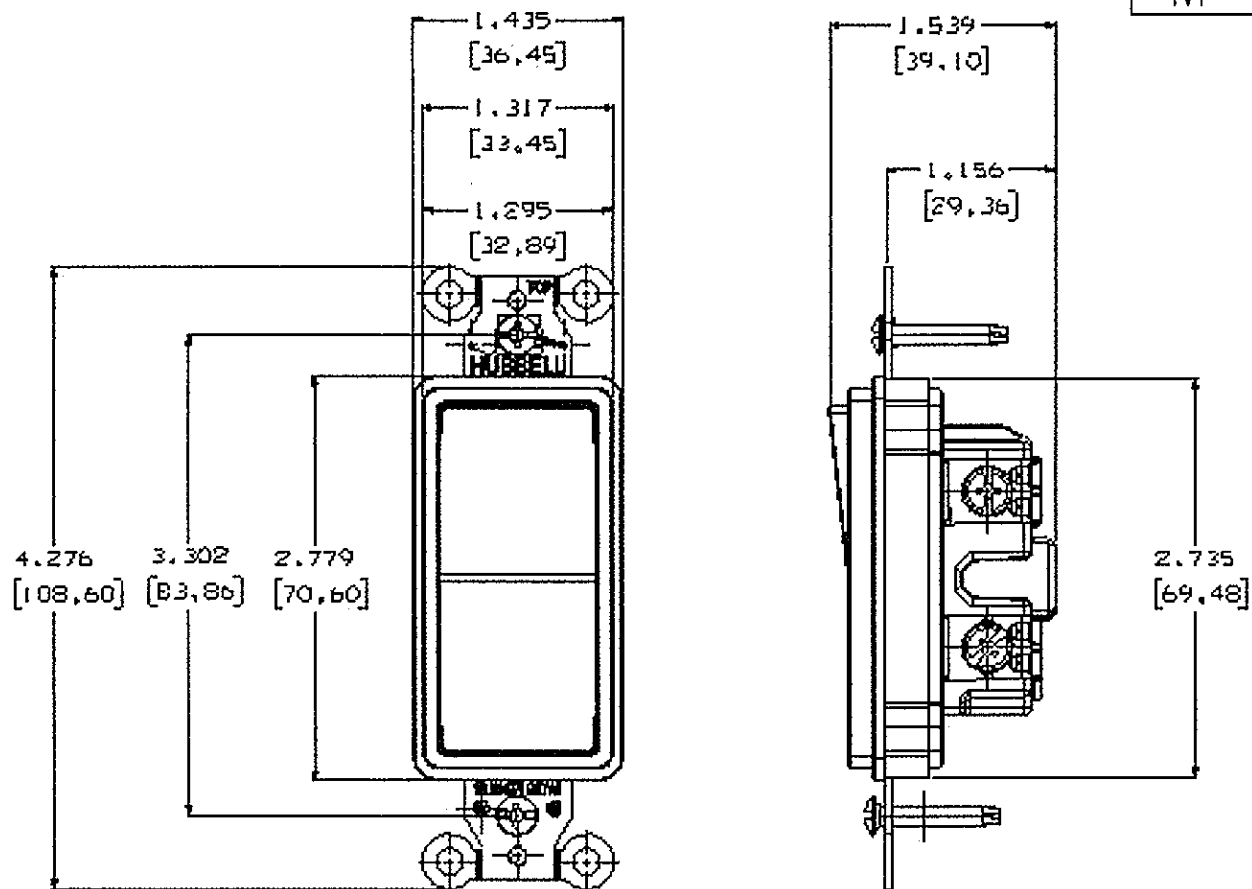

M-11059 3

CATALOG NO.	RATING/TYPE	COLOR
DS115	SWITCH, DECO SER, SP, 15A 120/277V, BR	BROWN
DS115I	SWITCH, DECO SER, SP, 15A 120/277V, IV	IVORY
DS115GY	SWITCH, DECO SER, SP, 15A 120/277V, GY	GRAY
DS115W	SWITCH, DECO SER, SP, 15A 120/277V, WH	WHITE
DS115BK	SWITCH, DECO SER, SP, 15A 120/277V, BK	BLACK
DS115OW	SWITCH, DECO SER, SP, 15A 120/277V, OW	OFFICE WHT
DS115AL	SWITCH, DECO SER, SP, 15A 120/277V, AL	ALMOND
DS115LA	SWITCH, DECO SER, SP, 15A 120/277V, LA	LT ALMOND
DS315	SWITCH, DECO SER, 3W, 15A 120/277V, BR	BROWN
DS315I	SWITCH, DECO SER, 3W, 15A 120/277V, IV	IVORY
DS315GY	SWITCH, DECO SER, 3W, 15A 120/277V, GY	GRAY
DS315W	SWITCH, DECO SER, 3W, 15A 120/277V, WH	WHITE
DS315BK	SWITCH, DECO SER, 3W, 15A 120/277V, BK	BLACK
DS315OW	SWITCH, DECO SER, 3W, 15A 120/277V, OW	OFFICE WHT
DS315AL	SWITCH, DECO SER, 3W, 15A 120/277V, AL	ALMOND
DS315LA	SWITCH, DECO SER, 3W, 15A 120/277V, LA	LT ALMOND
DS120	SWITCH, DECO SER, SP, 20A 120/277V, BR	BROWN
DS120I	SWITCH, DECO SER, SP, 20A 120/277V, IV	IVORY
DS120GY	SWITCH, DECO SER, SP, 20A 120/277V, GY	GRAY
DS120W	SWITCH, DECO SER, SP, 20A 120/277V, WH	WHITE
DS120BK	SWITCH, DECO SER, SP, 20A 120/277V, BK	BLACK
DS120OW	SWITCH, DECO SER, SP, 20A 120/277V, OW	OFFICE WHT
DS120AL	SWITCH, DECO SER, SP, 20A 120/277V, AL	ALMOND
DS120LA	SWITCH, DECO SER, SP, 20A 120/277V, LA	LT ALMOND
DS320	SWITCH, DECO SER, 3W, 20A 120/277V, BR	BROWN
DS320I	SWITCH, DECO SER, 3W, 20A 120/277V, IV	IVORY
DS320GY	SWITCH, DECO SER, 3W, 20A 120/277V, GY	GRAY
DS320W	SWITCH, DECO SER, 3W, 20A 120/277V, WH	WHITE
DS320BK	SWITCH, DECO SER, 3W, 20A 120/277V, BK	BLACK
DS320OW	SWITCH, DECO SER, 3W, 20A 120/277V, OW	OFFICE WHT
DS320AL	SWITCH, DECO SER, 3W, 20A 120/277V, AL	ALMOND
DS320LA	SWITCH, DECO SER, 3W, 20A 120/277V, LA	LT ALMOND
DS120IL	SWITCH, DECO SER, SP, 20A 120/277V, ILI	IVORY
DS120ILW	SWITCH, DECO SER, SP, 20A 120/277V, ILW	WHITE
DS320IL	SWITCH, DECO SER, 3W, 20A 120/277V, ILI	IVORY
DS320ILW	SWITCH, DECO SER, 3W, 20A 120/277V, ILW	WHITE
DS120ILR	SWITCH, DECO SER, SP, 20A 120/277V, IL	RED
DS120ILLA	SWITCH, DECO SER, SP, 20A 120/277V, IL	LT ALMOND
DS120PL	SWITCH, DECO SER, SP, 20A 120/277V, PLIV	IVORY
DS120PLBK	SWITCH, DECO SER, SP, 20A 120/277V, PLBK	BLACK
DS120PLW	SWITCH, DECO SER, SP, 20A 120/277V, PLWH	WHITE
DS120PLGY	SWITCH, DECO SER, SP, 20A 120/277V, PLGY	GRAY
DS120R	SWITCH, DECO SER, SP, 20A 120/277V, RD	RED
DS320R	SWITCH, DECO SER, 3W, 20A 120/277V, RD	RED