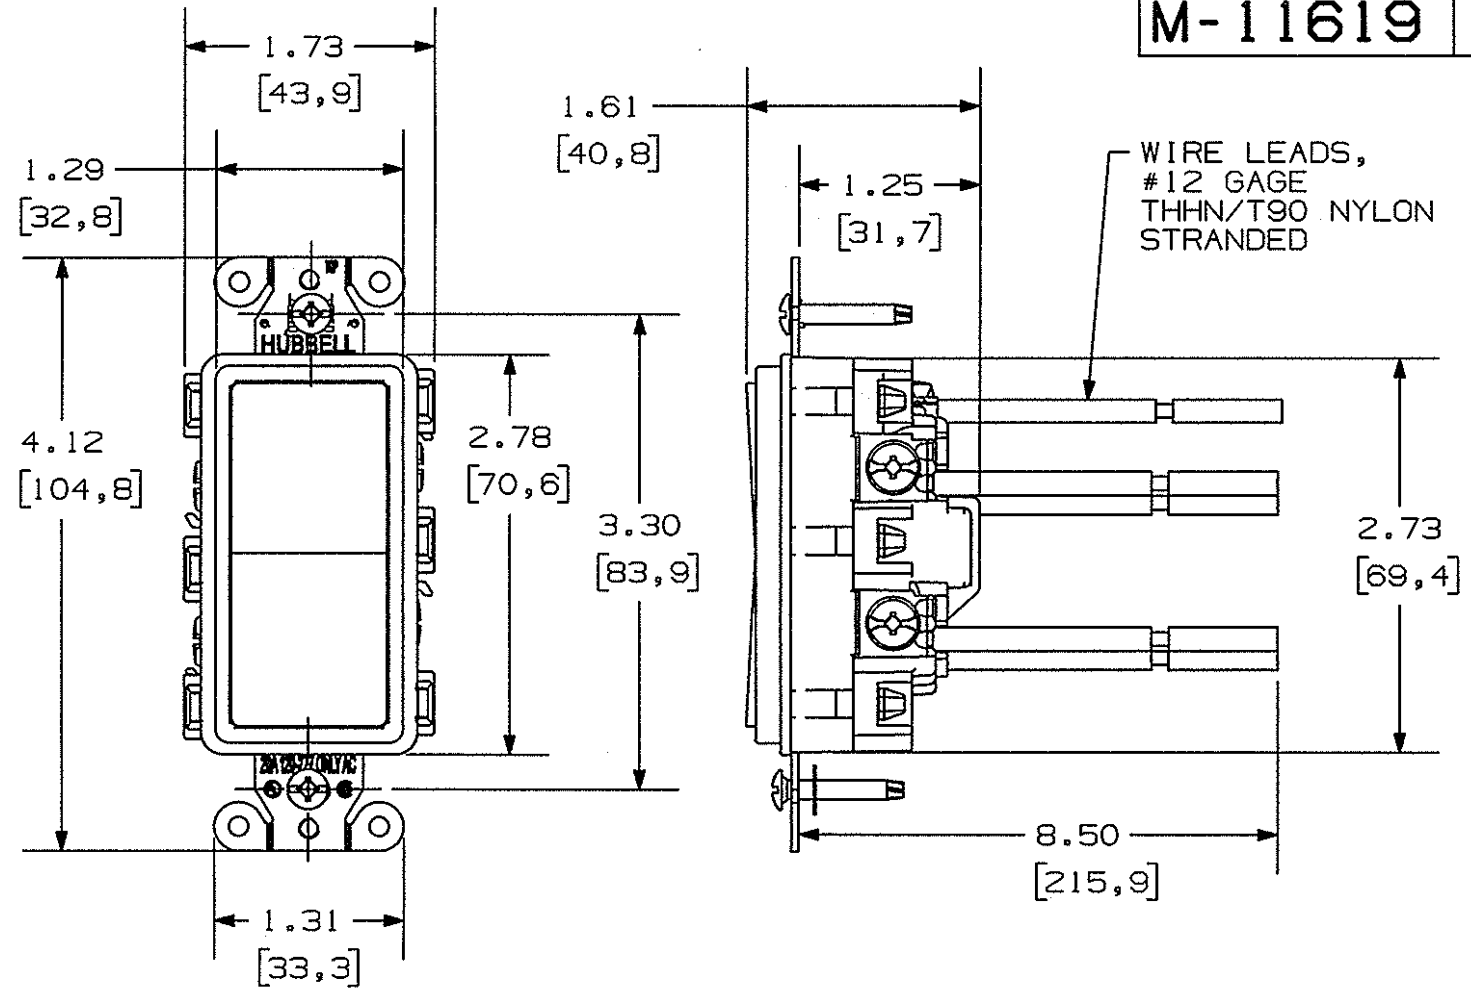

M-11619

WIRE LEADS,
#12 GAGE
THHN/T90 NYLON
STRANDED