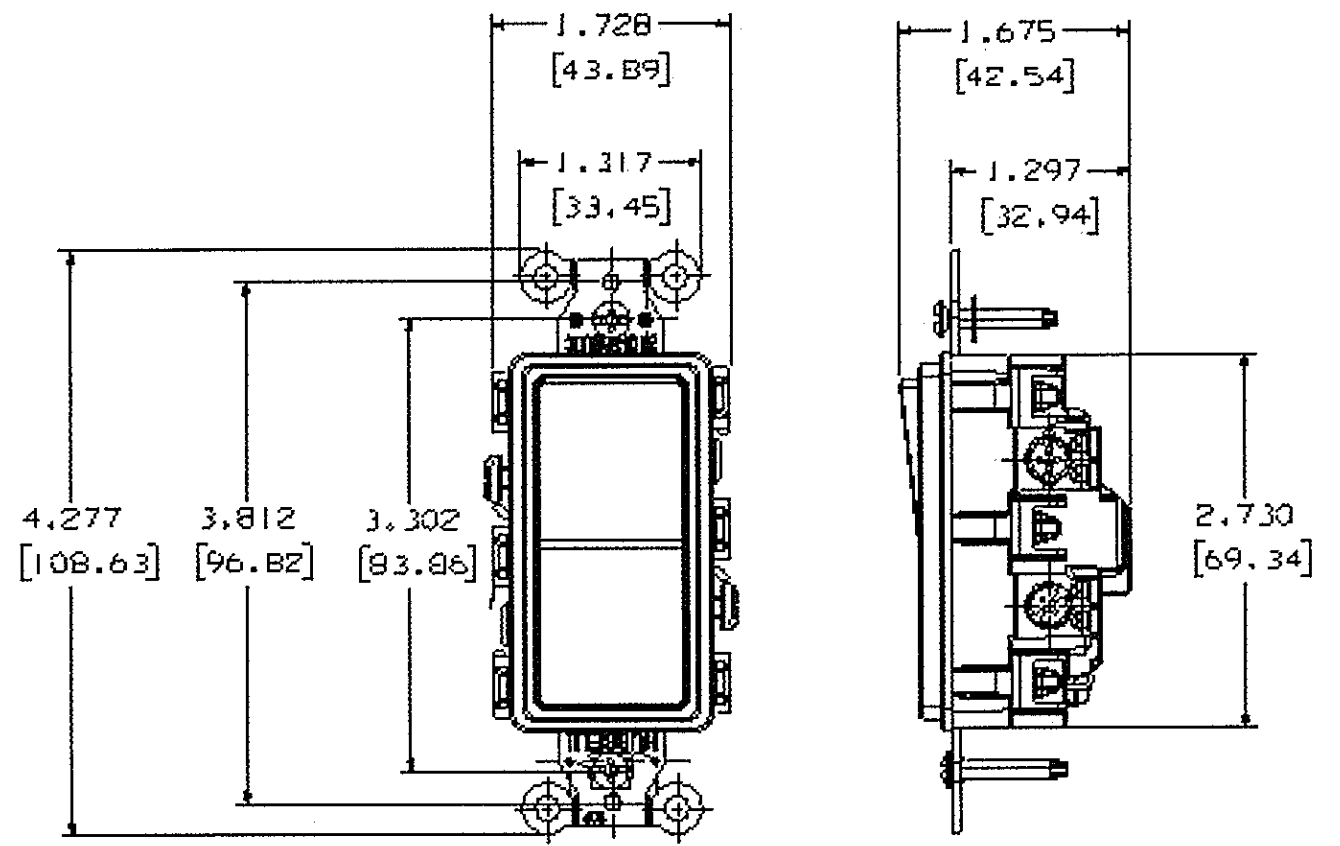

M-11059 | 3

CATALOG NO.	RATING/TYPE	COLOR
DS220B	SWITCH, DECO SER, DP, 20A 120/277V, BR	BROWN
DS220I	SWITCH, DECO SER, DP, 20A 120/277V, IV	IVORY
DS220GY	SWITCH, DECO SER, DP, 20A 120/277V, GY	GRAY
DS220W	SWITCH, DECO SER, DP, 20A 120/277V, WH	WHITE
DS220BK	SWITCH, DECO SER, DP, 20A 120/277V, BK	BLACK
DS220OW	SWITCH, DECO SER, DP, 20A 120/277V, OW	OFFICE WHITE
DS220AL	SWITCH, DECO SER, DP, 20A 120/277V, AL	ALMOND
DS220LA	SWITCH, DECO SER, DP, 20A 120/277V, LA	LIGHT ALMOND
DS420	SWITCH, DECO SER, 4W, 20A 120/277V, BR	BROWN
DS420I	SWITCH, DECO SER, 4W, 20A 120/277V, IV	IVORY
DS420GY	SWITCH, DECO SER, 4W, 20A 120/277V, GY	GRAY
DS420W	SWITCH, DECO SER, 4W, 20A 120/277V, WH	WHITE
DS420BK	SWITCH, DECO SER, 4W, 20A 120/277V, BK	BLACK
DS420OW	SWITCH, DECO SER, 4W, 20A 120/277V, OW	OFFICE WHITE
DS420AL	SWITCH, DECO SER, 4W, 20A 120/277V, AL	ALMOND
DS420LA	SWITCH, DECO SER, 4W, 20A 120/277V, LA	LIGHT ALMOND
DS420R	SWITCH, DECO SER, 4W, 20A 120/277V, RD	RED