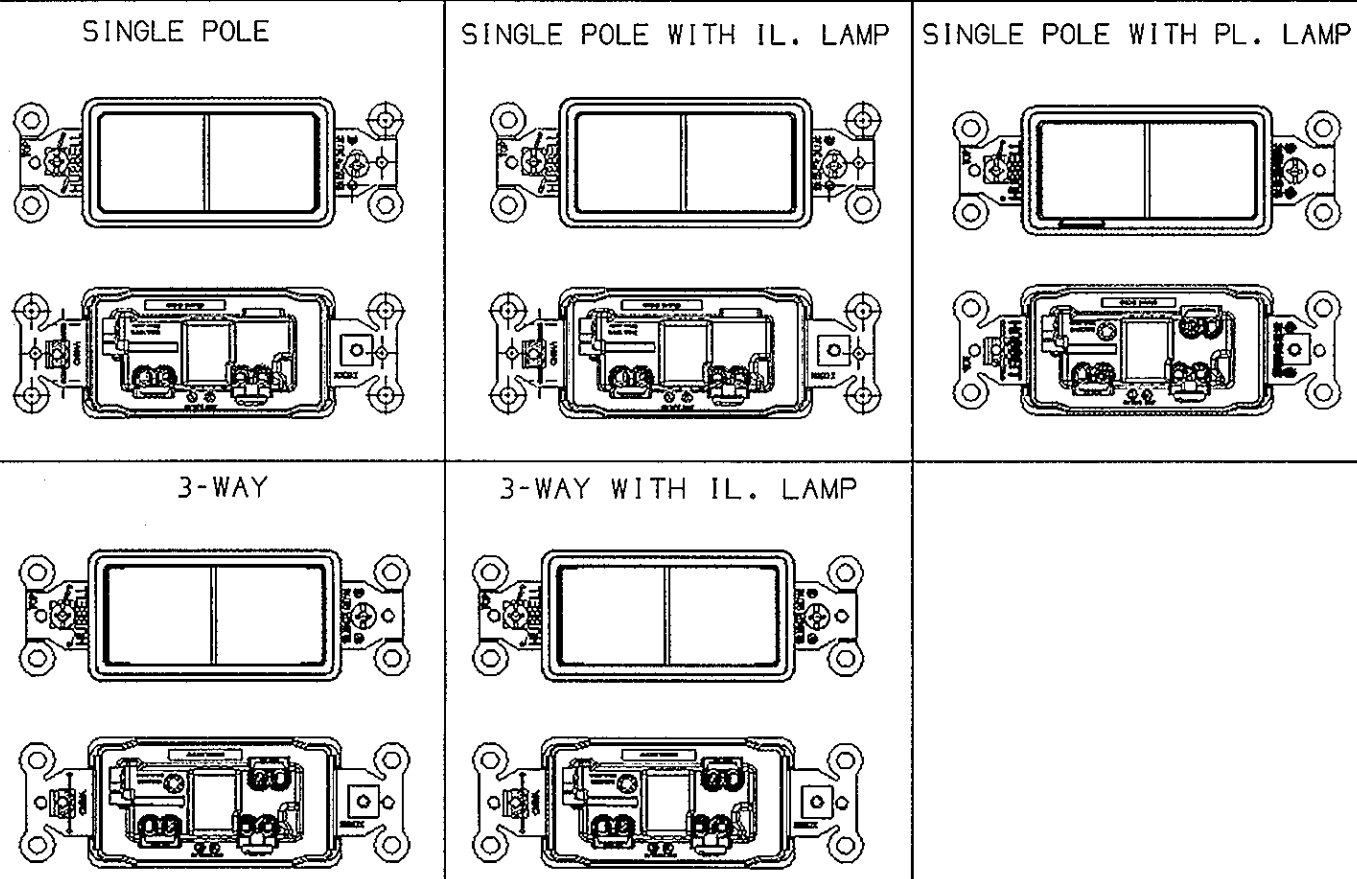

NOTE:
1. BASE COLOR: BLACK
2. ALL DIMENSIONS ARE IN INCHES AND (MILLIMETERS)

SHEET 2 OF 2

SYM	REVISIONS	APP	DATE
3	ADDED CATALOG NOS. DS120ILR, DS120ILLA AND SPECS PER DCN 20216.	DJP MYA	11/26/13
2	ADDED CATALOG NOS. DS120PLBK/DS120PLW/DS120PLGY PER DCN16975	C.Z	08/05/10
1	RELEASE FOR PRODUCTION PER DCN16799	C.Z	06/30/10

THE DESIGN AND DIMENSIONS OF THE PRODUCT SHOWN ON THIS DRAWING ARE SUBJECT TO CHANGE WITHOUT NOTICE

TITLE
COMMERCIAL GRADE
15A & 20A SNAP DECO SWITCH, HUBBELL

TOLERANCES UNLESS OTHERWISE SPECIFIED		WIRING DEVICE-KELLEMS HUBBELL INCORPORATED BRIDGEPORT, CT	
FRACTIONS	±1/64	DR. BY	F.Z
DECIMALS	±.005	TR. BY	J.X
ANGLES	±2°	APP. BY	
		SCALE	
		CHK'D BY	C.Z
		DATE	6/30/10

CODE 74545

DIMENSION SHEET FOR CAT. NO. SEE CHART
REPAIRABLE ☐ NON-REPAIRABLE ☒
B
M-11059
3