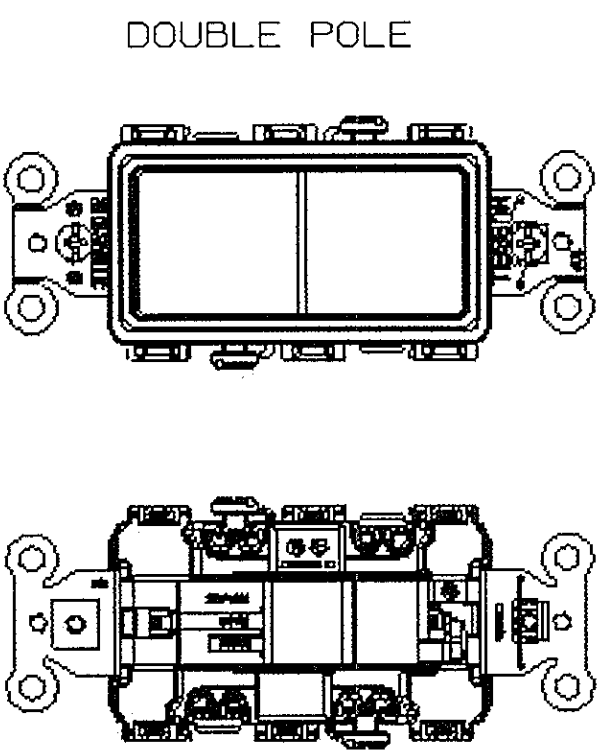

LIST OF PARTS		
DESCRIPTION	MATERIAL	FINISH
ROCKER	THERMOPLASTIC	NONE
TOP HOUSING	THERMOPLASTIC	NONE
BASE	THERMOPLASTIC	NONE
RUBBER INSERT	ELASTOMER	NONE
RUBBER BUMPER	ELASTOMER	NONE
DRIVE SCREW	STEEL	ZINC PLATED
MOUNTING SCREW	STEEL	ZINC PLATED
STRAP	STEEL	ZINC PLATED
SPRING	STEEL	NONE
STAPLE	STEEL	NONE
BRUSH	BRASS ALLOY	BRIGHT DIP
SILVER CONTACT	SILVER ALLOY	NONE
COMMON TERMINAL	BRASS ALLOY	SILVER PLATED
SP STATIONARY TERM.	BRASS ALLOY	BRIGHT DIP
GROUND TERMINAL	BRASS ALLOY	BRIGHT DIP
3W STATIONARY TERM.	BRASS ALLOY	BRIGHT DIP
PVC WASHER	PVC PLASTIC	NONE
BRUSH ACTUATOR	STEEL	ZINC PLATED
LAMP-WIRE PIN	BRASS ALLOY	NONE
LED LAMP		NONE

THE DESIGN AND DIMENSIONS OF THE PRODUCT SHOWN ON THIS DRAWING ARE SUBJECT TO CHANGE WITHOUT NOTICE

TITLE
COMMERCIAL GRADE
15A & 20A SNAP DECO SWITCH, HUBBELL

TOLERANCES UNLESS OTHERWISE SPECIFIED	WIRING DEVICE-KELLEMS HUBBELL INCORPORATED BRIDGEPORT, CT	
FRACTIONS ± 1/64	DR. BY F.Z	APP. BY
DECIMALS ± .005	TR. BY J.X	SCALE
ANGLES ± 2'	CHK'D BY C.Z	DATE 6/30/10