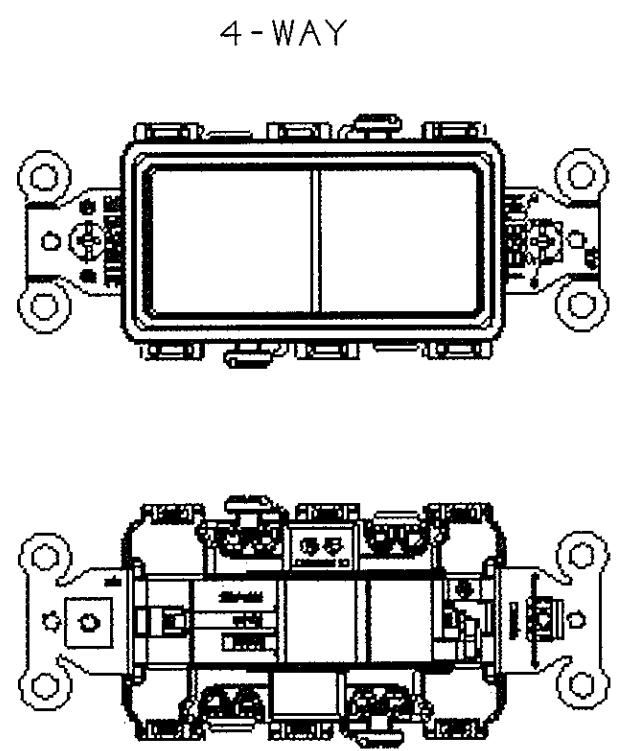

LIST OF PARTS		
DESCRIPTION	MATERIAL	FINISH
ROCKER	THERMOPLASTIC	NONE
TOP HOUSING	THERMOPLASTIC	NONE
BASE	THERMOPLASTIC	NONE
RUBBER INSERT	ELASTOMER	NONE
RUBBER BUMPER	ELASTOMER	NONE
DRIVE SCREW	STEEL	ZINC PLATED
MOUNTING SCREW	STEEL	ZINC PLATED
STRAP	STEEL	ZINC PLATED
SPRING	STEEL	NONE
STAPLE	STEEL	NONE
BRUSH	BRASS ALLOY	BRIGHT DIP
SILVER CONTACT	SILVER ALLOY	NONE
COMMON TERMINAL	BRASS ALLOY	SILVER PLATED
SP STATIONARY TERM.	BRASS ALLOY	BRIGHT DIP
GROUND TERMINAL	BRASS ALLOY	BRIGHT DIP
3W STATIONARY TERM.	BRASS ALLOY	BRIGHT DIP
PVC WASHER	PVC PLASTIC	NONE
BRUSH ACTUATOR	STEEL	ZINC PLATED
LAMP-WIRE PIN	BRASS ALLOY	NONE
LED LAMP		NONE

THE DESIGN AND DIMENSIONS OF THE PRODUCT SHOWN ON THIS DRAWING ARE SUBJECT TO CHANGE WITHOUT NOTICE

TITLE
COMMERCIAL GRADE
15A & 20A SNAP DECO SWITCH, HUBBELL

TOLERANCES UNLESS OTHERWISE SPECIFIED	WIRING DEVICE-KELLEMS HUBBELL INCORPORATED BRIDGEPORT, CT	
FRACTIONS ± 1/64	DR. BY F.Z	APP. BY
DECIMALS ± .005	TR. BY J.X	SCALE
ANGLES ± 2'	CHK'D BY C.Z	DATE 6/30/10