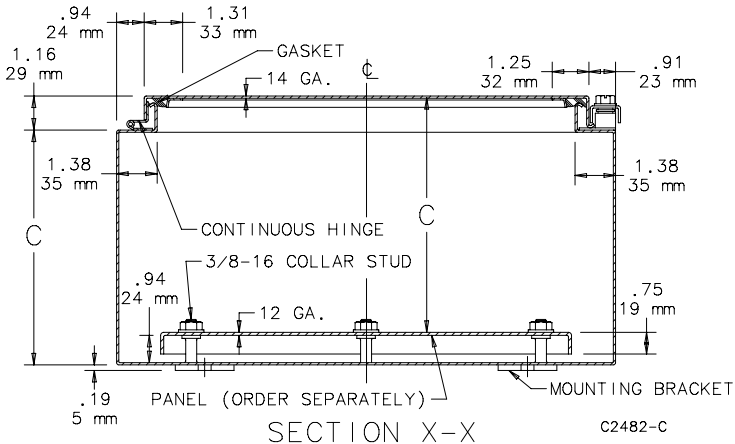

SECTION Y-Y

SECTION X-X

C2482-C