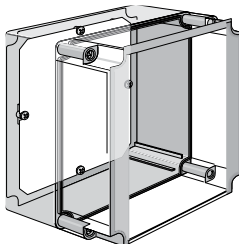

PANELS

BULLETIN: Q41Y

Catalog Number	Panel Size D x E mm/in.
Q138PE	98 x 48 3.86 x 1.89
Q1313PE	98 x 98 3.86 x 3.86
Q1813PE	148 x 98 5.83 x 3.86
Q1818PE	148 x 148 5.83 x 5.83
Q2518PE	223 x 148 8.78 x 5.83