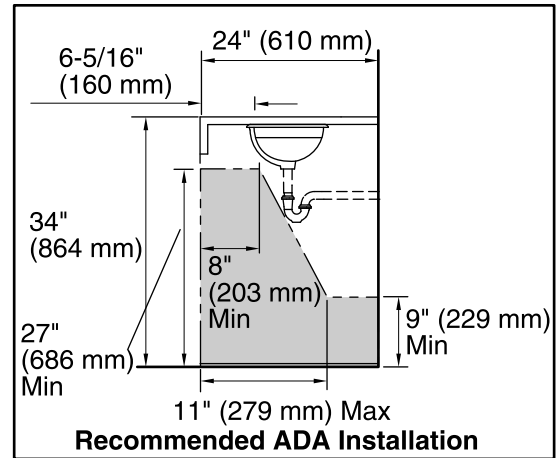

Features

- Oval basin.
- No faucet holes; requires wall- or counter-mount faucet.
- Coordinates with other products in the Devonshire collection.

Material

- Vitreous china.

Installation

- Under-mount

Recommended Products/Accessories

K-9018 P-Trap

Components

Additional included component/s: 1193643 Basin Clamps.

ADA

Codes/Standards

ASME A112.19.2/CSA B45.1

ADA

ICC/ANSI A117.1

Marble Installation

Wood Counter Installation

Technical Information

All product dimensions are nominal.

- Bowl configuration: Single
- Installation: Under-mount
- Bowl area (Only): Length: 16-7/8" (429 mm)
Width: 13-11/16" (348 mm)
Water depth: 4-3/16" (106 mm)
- Drain hole: 1-3/4" (44 mm)
- Template: 1289470-7, required, not included