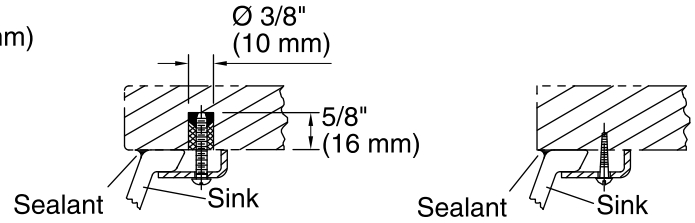

Features

- Oval basin.
- No faucet holes; requires wall- or counter-mount faucet.
- Coordinates with other products in the Devonshire collection.

Material

- Vitreous china.

Installation

- Under-mount

Recommended Products/Accessories

K-9018 P-Trap

Components

Additional included component/s: 1193643 Basin Clamps.

ADA

Codes/Standards

ASME A112.19.2/CSA B45.1

ADA

ICC/ANSI A117.1

Marble Installation

Wood Counter Installation

Technical Information

All product dimensions are nominal.

- Bowl configuration: Single
- Installation: Under-mount
- Bowl area (Only): Length: 16-7/8" (429 mm)
Width: 13-11/16" (348 mm)
Water depth: 4-3/16" (106 mm)
- Drain hole: 1-3/4" (44 mm)
- Template: 1289470-7, required, not included