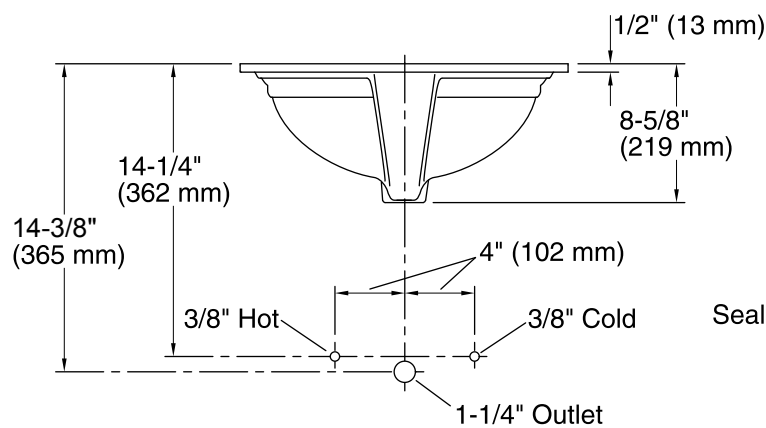

Features

- Oval basin.
- No faucet holes; requires wall- or counter-mount faucet.
- Coordinates with other products in the Devonshire collection.

Material

- Vitreous china.

Installation

- Under-mount

Recommended Products/Accessories

K-9018 P-Trap

Components

Additional included component/s: 1193643 Basin Clamps.

ADA

Codes/Standards

ASME A112.19.2/CSA B45.1

ADA

ICC/ANSI A117.1

Marble Installation

Wood Counter Installation

Technical Information

All product dimensions are nominal.

- Bowl configuration: Single
- Installation: Under-mount
- Bowl area (Only): Length: 16-7/8" (429 mm)
Width: 13-11/16" (348 mm)
Water depth: 4-3/16" (106 mm)
- Drain hole: 1-3/4" (44 mm)
- Template: 1289470-7, required, not included