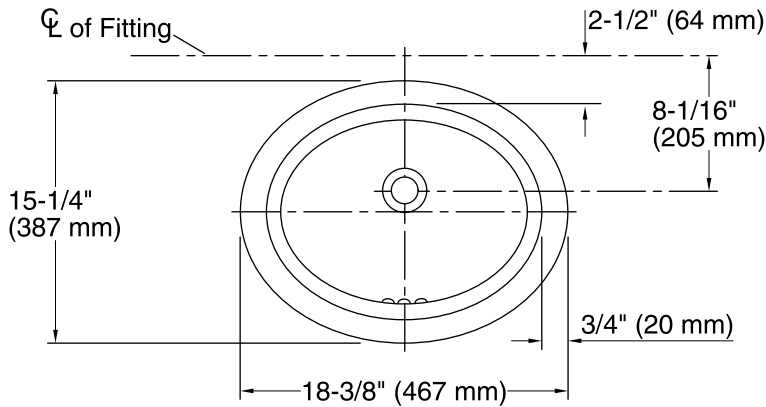

Features

- Oval basin.
- No faucet holes; requires wall- or counter-mount faucet.
- Coordinates with other products in the Devonshire collection.

Material

- Vitreous china.

Installation

- Under-mount

Recommended Products/Accessories

K-9018 P-Trap

Components

Additional included component/s: 1193643 Basin Clamps.

ADA

Codes/Standards

ASME A112.19.2/CSA B45.1

ADA

ICC/ANSI A117.1

Marble Installation

Wood Counter Installation

Technical Information

All product dimensions are nominal.

- Bowl configuration: Single
- Installation: Under-mount
- Bowl area (Only): Length: 16-7/8" (429 mm)
Width: 13-11/16" (348 mm)
Water depth: 4-3/16" (106 mm)
- Drain hole: 1-3/4" (44 mm)
- Template: 1289470-7, required, not included