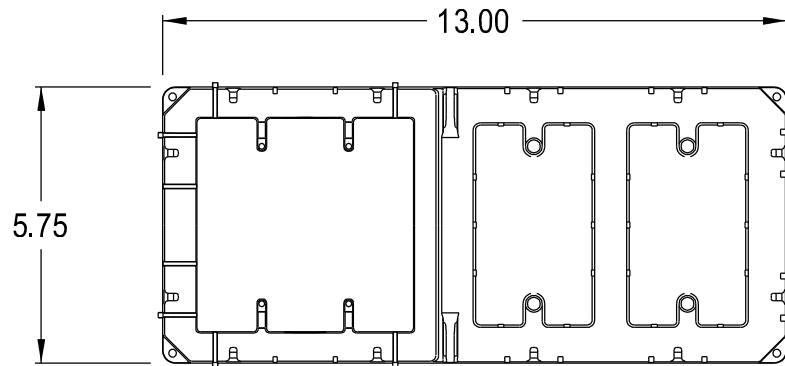

1/2" TRADE SIZE KO

BOX PORTION ONLY (TRIM PLATE REMOVED)

(BACK VIEW)

BOX

TRIM PLATE

Volume: 26.2 cu. in.