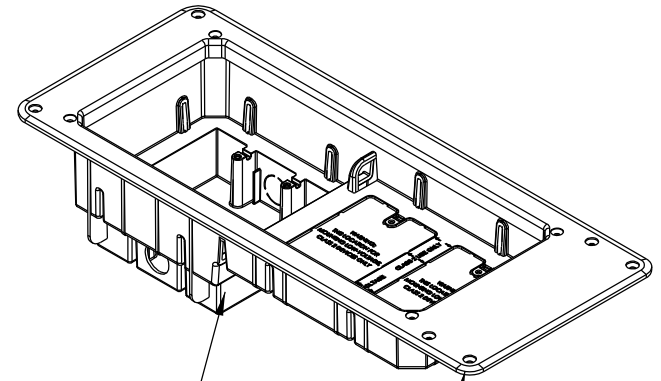

1/2" TRADE SIZE KO

BOX PORTION ONLY (TRIM PLATE REMOVED)

(BACK VIEW)

BOX

TRIM PLATE

Volume: 26.2 cu. in.