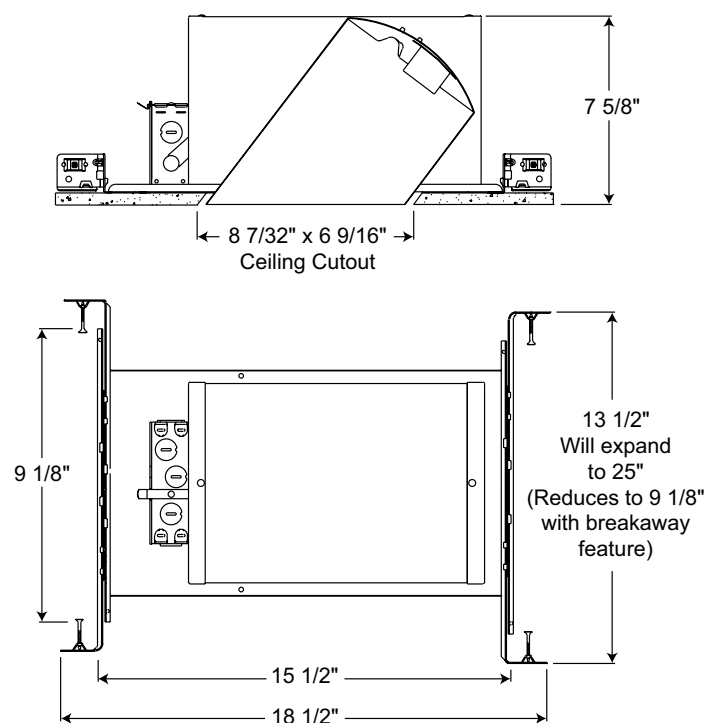

Junction Box Pre-wired junction box provided with (5) ½" and (1) ¾" knockouts, (4) Non-metallic sheathed cable connectors and ground wire, U.L. listed/CSA certified for through-branch wiring, maximum 8 No. 12 AWG 90° C branch circuit conductors (4 in, 4 out) • Junction box provided with removable access plates
• Knockouts equipped with pryout slots • **W option** is supplied with **push-in electrical connectors** for fast installation.

Mounting Frame 22-gauge die-formed galvanized steel mounting frame • Rough-in section (junction box, mounting frame, housing and bar hangers) fully assembled for ease of installation.

Housing IC housing, .032" aluminum sealed for Air-Loc Compliance • Access door for junction box accessibility • Housing is vertically adjustable to accommodate up to a 1" ceiling thickness.

DIMENSIONS

Accessories

Catalog Number	Description
ALG928	Air-Loc Gasket

To order, specify catalog number.

PRODUCT CODES

Catalog Number		Input Voltage	Lamp Rating
IC928	6" Incandescent Super Slope Ceiling New Construction IC Housing	120V	PAR16/PAR30/PAR38 (See page 2 for max. trim rating)
IC928 W	6" Incandescent Super Slope Ceiling New Construction IC Housing with push-in electrical connectors for fast, secure installation	120V	PAR16/PAR30/PAR38 (See page 2 for max. trim rating)

Housing and trim can be ordered together or separate, but will always ship separately.