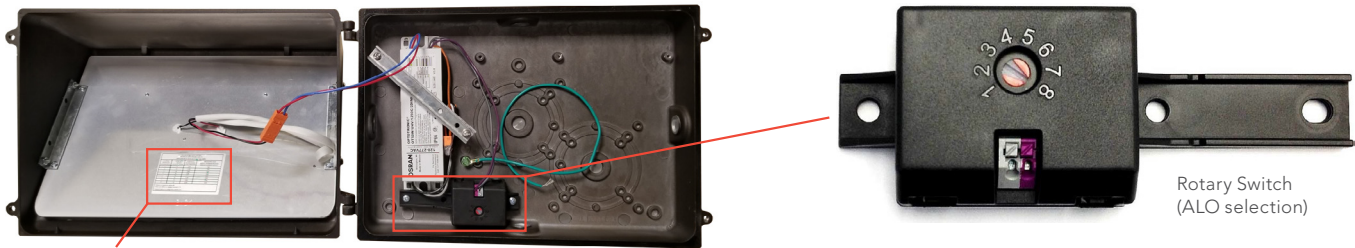

Key Features:

- TWR1 ALO delivers 1,000 to 6,200 lumens, TWR2 ALO delivers 3,050 to 11,800 lumens
- Energy savings of 85% vs. comparable metal halide sources; saves up to \$210 per luminaire, per year when replacing a 400W metal halide lamp
- Energy-efficient, up to 145 LPW
- 20+ years expected service life

TWR LED ALO			
Model	Input Watts	Lumen Output	Metal Halide Replacement
TWR1 LED ALO	9W-51W	1,000-6,200	70W-250W
TWR2 LED ALO	21W-87W	3,050-11,800	150W-400W

TWR2 LED ALO

TWR1 LED ALO

Quick Facts:

- DLC listed
- Available in 4000K and 5000K CCT
- MVOLT photocell available
- 347V option available with or without photocell

TWR LED Wall Packs

Use ALO to Dial to Your Lumen Specification:

Dial in the lumens you need through a rotary switch located inside of the luminaire.

ALO Selection Rotary Switch

ALO settings table in the luminaire for easy reference during installation