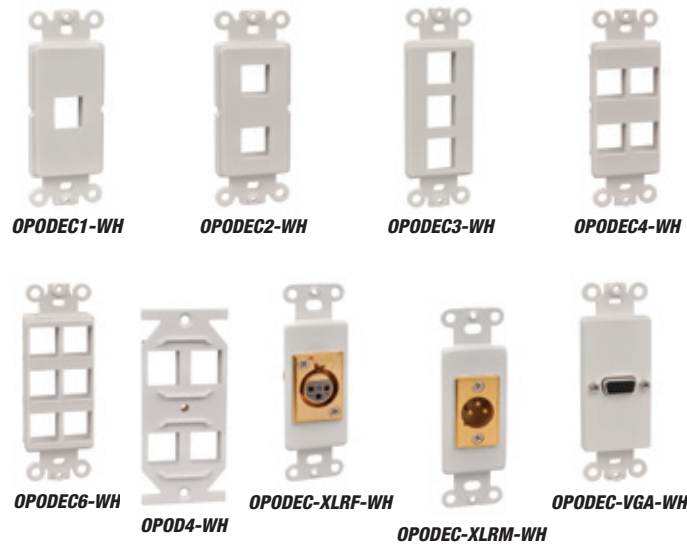

## Recessed Service Floor Fittings

### Communications Accessories

#### Decora/Duplex Adapters for Use with Standard Floor Box Device Plates

#### Keystone Inserts for Data, Voice and Audio Visual Applications

Cat. No.	Description	Std. Ctn.
<b>OPODEC1-WH</b>	GFCI Device Plate, 1-Port, Keystone, White	5
<b>OPODEC2-WH</b>	GFCI Device Plate, 2-Port, Keystone, White	
<b>OPODEC3-WH</b>	GFCI Device Plate, 3-Port, Keystone, White	
<b>OPODEC4-WH</b>	GFCI Device Plate, 4-Port, Keystone, White	
<b>OPODEC6-WH</b>	GFCI Device Plate, 6-Port, Keystone, White	
<b>OPOD4-WH</b>	4-Port, Keystone, White	10
<b>OPODEC1-XLRF-WH</b>	Female XLR Microphone Jack, Solder Leads, White	5
<b>OPODEC-XLRM-WH</b>	Male XLR Microphone Jack, Solder Leads, White	
<b>OPODEC-VGA-WH</b>	VGA Connector, Female-to-Female, White	