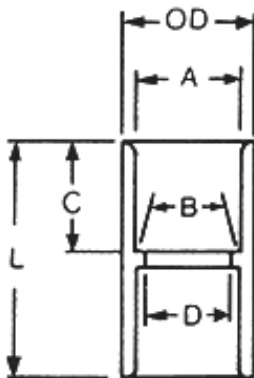

Actual

Line Art

Catalog Number: E940L
Product ID: 7TAA232120R0006
UPC Number: 03448106108
EAN Number: 05415022247886
Status: Active

Standard Coupling, Size 3 Inches, Length 3-19/32 Inches, Outer Diameter 3-13/32 Inches, Inner Diameter 2.688 Inches, Material PVC, Color Gray, For use with Schedule 40 and 80 Conduit

European Specifications (ETIM)

ETIM	EC000939 Coupler for installation tubes
Material	Plastic
Material quality	PVC
Surface polished	N
Surface brushed	N
Two piece	N
With inspection opening and cover	N

Packaging

Outer Quantity	25
Outer Dimensions (inches)	16x12x12
Weight Uom	54 lbs. per 100

Documents / Support Tools

Technical Drawing / Data Sheet US	Available on Website
Technical Drawing / Data Sheet Canada	Available on Website