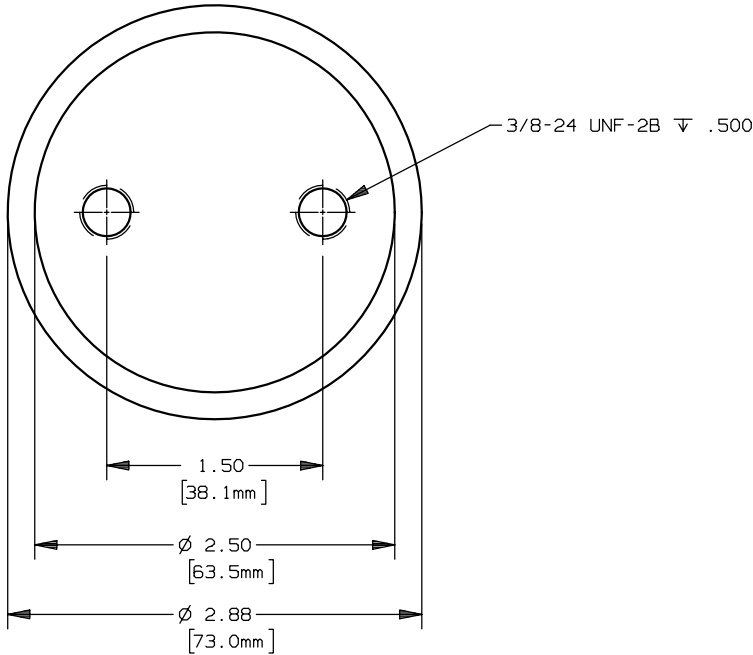

REV	DATE	ECO	DESCRIPTION	BY	CK	APP
A	9-18-03	NA	DIM. 2.88 WAS 3.00	LDB	NA	NA

MERSEN USA NEWBURYPORT-MA, LLC  
 374 MERRIMAC STREET  
 NEWBURYPORT, MA 01950

A30QS(700-1200)-128

FORM 101

700-1200A 300V

OUTLINE DIMENSIONS  
 NOT TO BE USED FOR PRODUCTION

700538

PRODUCT MANAGER

DESIGN ENGINEER

SIGN:

SIGN:

DATE:

DATE: