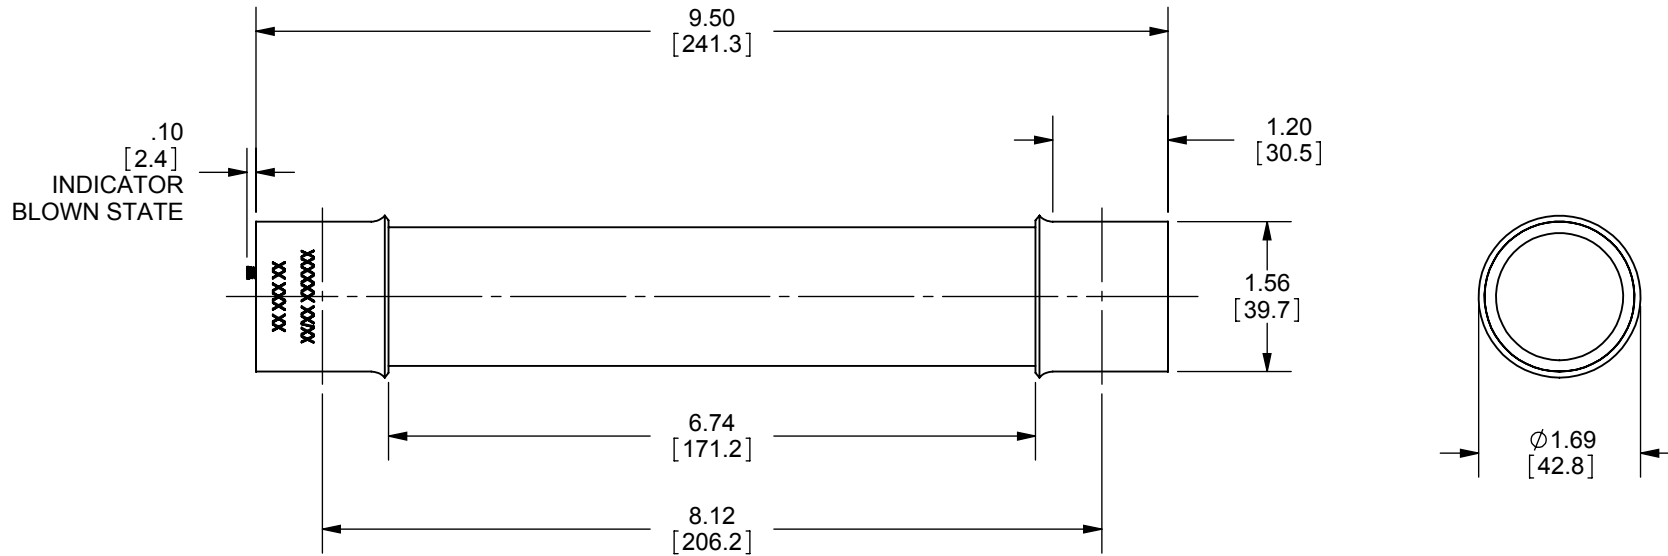

REV.	DATE	ECO	DESCRIPTION	BY	CK	APP
-	516/11	N/A	INITIAL RELEASE	RB	N/A	N/A

9F60BDE003	3A	8.25kV
9F60BDE002	2A	8.25kV
9F60BDE001	1A	8.25kV
9F60BDE905	0.5A	8.25kV
CATALOG NUMBER	AMP RATING	MAX VOLTAGE

DIMENSIONS IN [] ARE MILLIMETERS

MERSEN USA NEWBURYPORT-MA, LLC
374 MERRIMAC STREET
NEWBURYPORT, MA 01950

HIGH VOLTAGE PT FUSE
EJ-1
0.5-3A 8.25kV

OUTLINE DIMENSIONS
NOT TO BE USED FOR PRODUCTION

701744

PRODUCT MANAGER

DESIGN ENGINEER

SIGN: