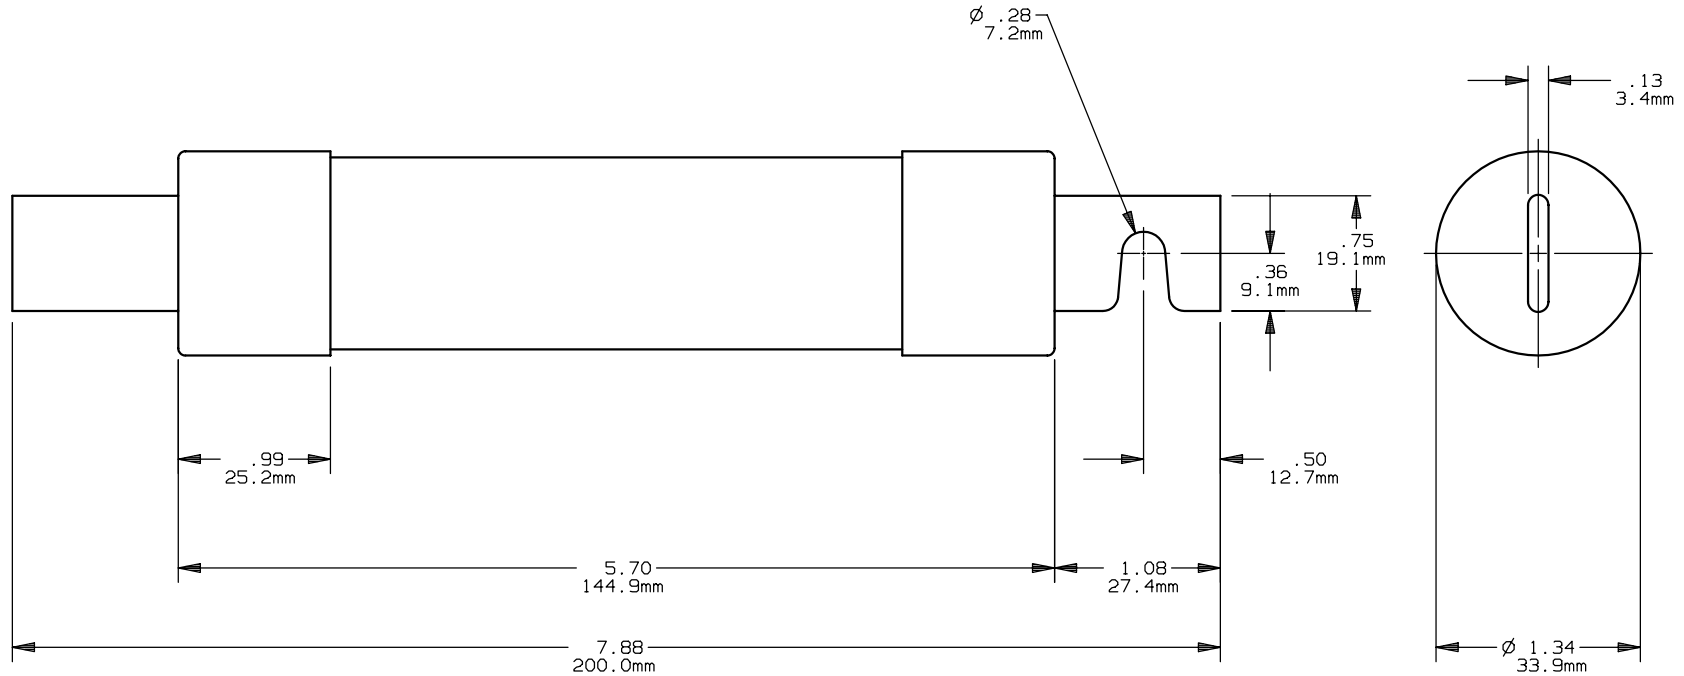

REV	DATE	ECO	DESCRIPTION	BY	CK	APP
F	12-15-09	NA	ADDED (ID) VERSION	LDB	NA	NA

MERSEN
MERSEN USA NEWBURYPORT-MA, LLC
374 MERRIMAC STREET
NEWBURYPORT, MA 01950

PRODUCT MANAGER
SIGN:
DATE:

DESIGN ENGINEER
SIGN:
DATE:

TRS(70-100)R(ID)
TRIONIC CLASS RK5
70-100A 600V

OUTLINE DIMENSIONS
NOT TO BE USED FOR PRODUCTION

701293