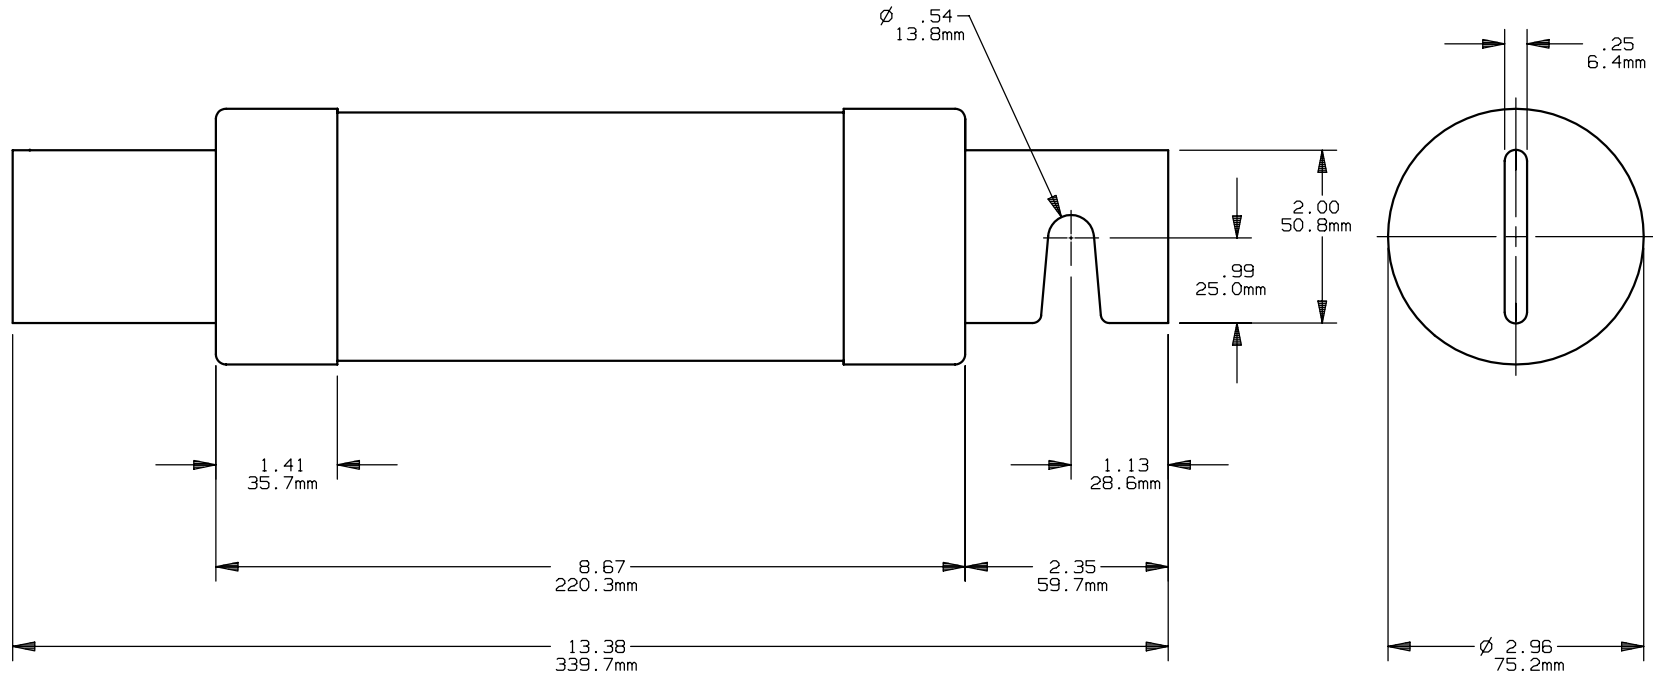

REV	DATE	ECO	DESCRIPTION	BY	CK	APP
F	12-15-09	NA	ADDED (ID) VERSION	LDB	NA	NA

	MERSEN USA NEWBURYPORT-MA, LLC 374 MERRIMAC STREET NEWBURYPORT, MA 01950	TRS(450-600)R(ID) TRIONIC CLASS RK5 450-500A 600V	OUTLINE DIMENSIONS NOT TO BE USED FOR PRODUCTION
	PRODUCT MANAGER SIGN: DATE:	DESIGN ENGINEER SIGN: DATE:	701296