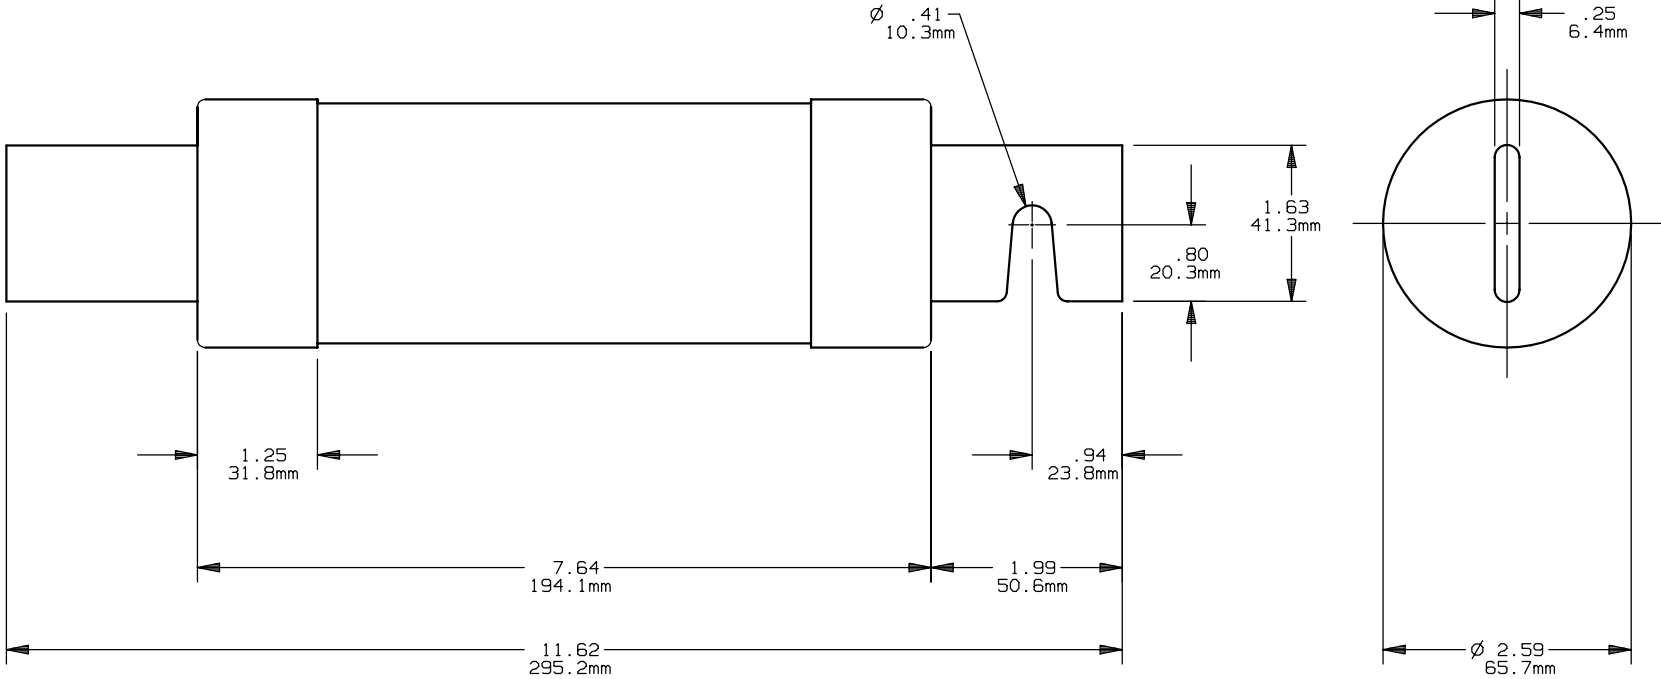

REV	DATE	ECO	DESCRIPTION	BY	CK	APP
F	12-15-09	NA	ADDED (ID) VERSION	LDB	NA	NA

MERSEN USA NEWBURYPORT-MA, LLC
374 MERRIMAC STREET
NEWBURYPORT, MA 01950

TRS(225-400)R(ID)
TRIONIC CLASS RK5
225-400A 600V

OUTLINE DIMENSIONS
NOT TO BE USED FOR PRODUCTION

701295

PRODUCT MANAGER

DESIGN ENGINEER

SIGN:

SIGN:

DATE:

DATE: