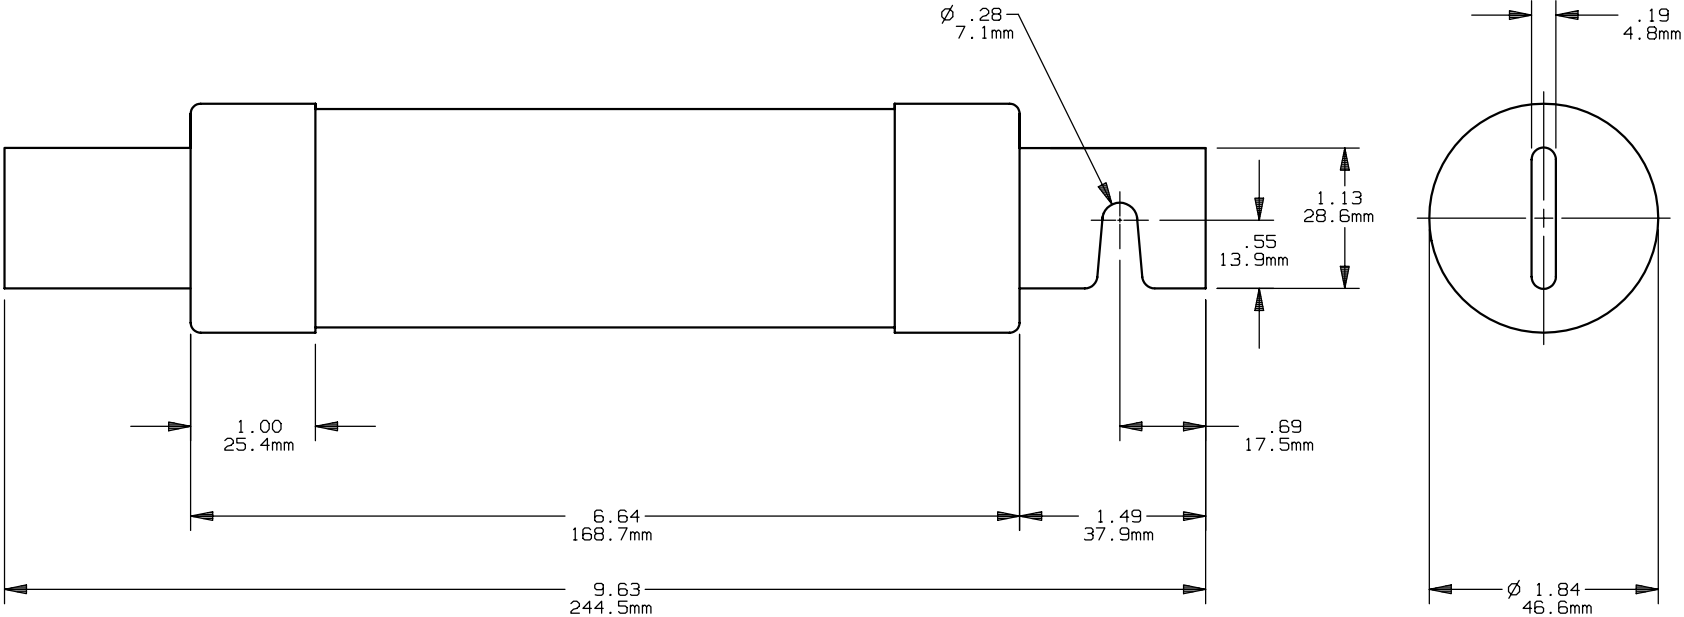

REV	DATE	ECO	DESCRIPTION	BY	CK	APP
F	12-15-09	NA	ADDED (ID) VERSION	LDB	NA	NA

	MERSEN USA NEWBURYPORT-MA, LLC 374 MERRIMAC STREET NEWBURYPORT, MA 01950	
	PRODUCT MANAGER SIGN: DATE:	DESIGN ENGINEER SIGN: DATE:

TRS(110-200)R(ID)
TRIONIC CLASS RK5
110-200A 600V

OUTLINE DIMENSIONS
NOT TO BE USED FOR PRODUCTION

701294