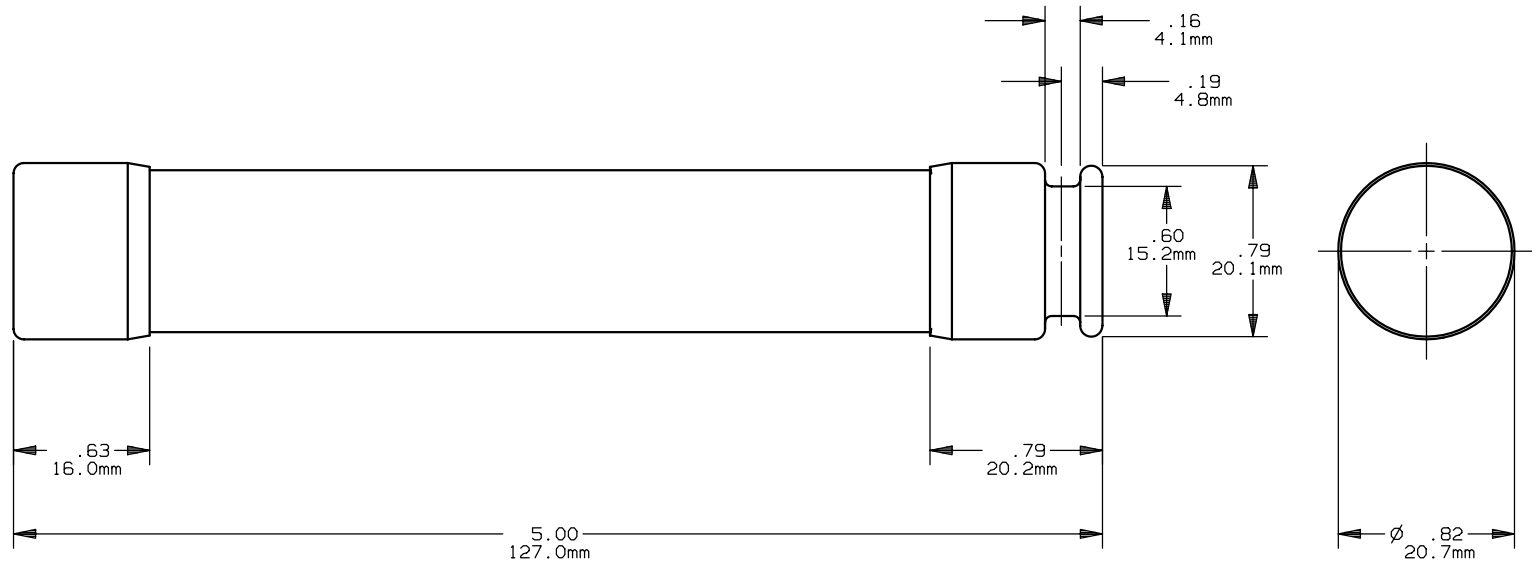

REV	DATE	ECO	DESCRIPTION	BY	CK	APP
H	1/4/10	NA	ADDED "ID" VERSION	LDB	NA	NA

	MERSEN USA NEWBURYPORT-MA, LLC 374 MERRIMAC STREET NEWBURYPORT, MA 01950	TRS(1/10-30)R(ID)  CLASS RK5	OUTLINE DIMENSIONS NOT TO BE USED FOR PRODUCTION
	PRODUCT MANAGER  SIGN: DATE:	DESIGN ENGINEER  SIGN: DATE:	1/10-30A      600V