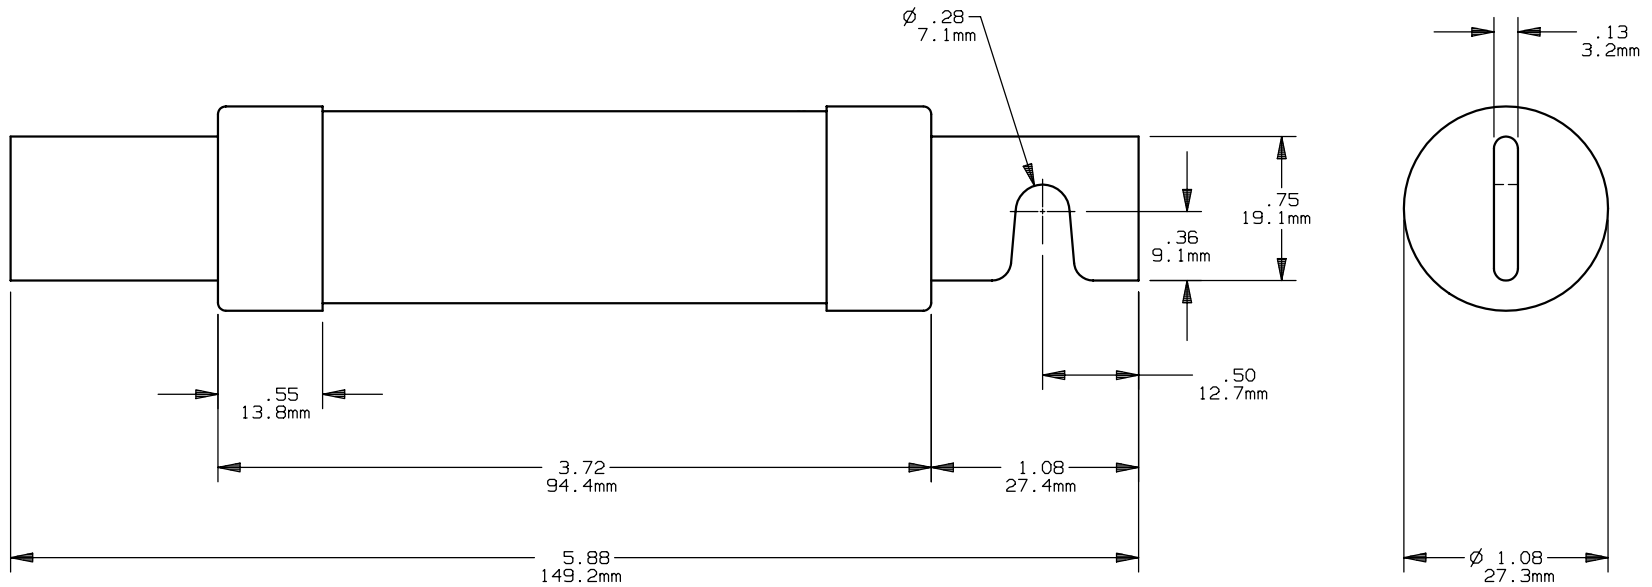

REV	DATE	ECO	DESCRIPTION	BY	CK	APP
F	1-4-10	NA	ADDED "ID" VERSION	LDB	NA	NA

MERSEN USA NEWBURYPORT-MA, LLC
374 MERRIMAC STREET
NEWBURYPORT, MA 01950

PRODUCT MANAGER

DESIGN ENGINEER

SIGN:
DATE:

SIGN:
DATE:

TR(70-100)R(ID)
TRIONIC CLASS RK5
70-100A 250V

OUTLINE DIMENSIONS
NOT TO BE USED FOR PRODUCTION

16888