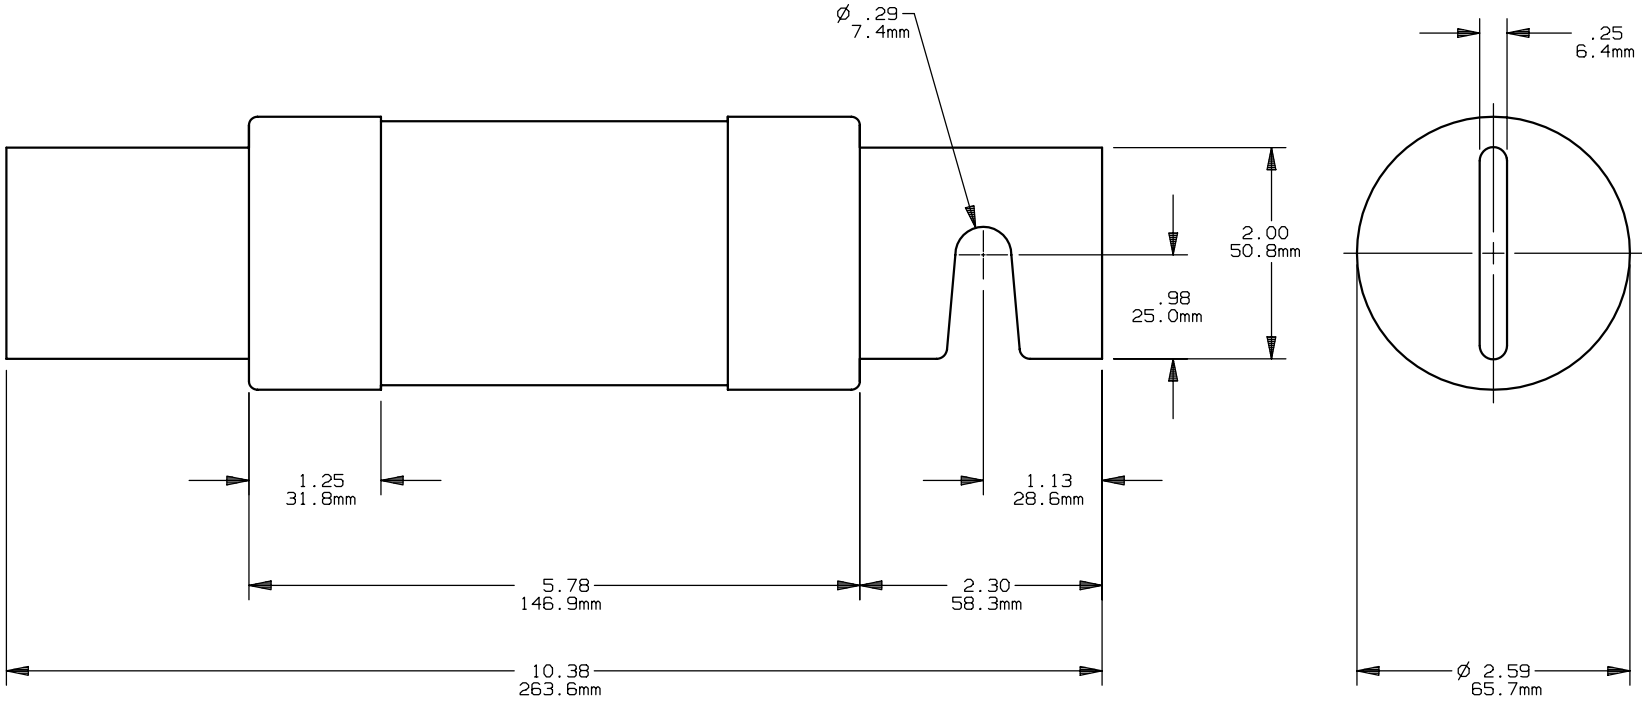

REV	DATE	ECO	DESCRIPTION	BY	CK	APP
F	1-4-10	NA	ADDED "ID" VERSION	LDB	NA	NA

MERSEN USA NEWBURYPORT-MA, LLC
374 MERRIMAC STREET
NEWBURYPORT, MA 01950

OUTLINE DIMENSIONS
NOT TO BE USED FOR PRODUCTION

PRODUCT MANAGER

DESIGN ENGINEER

TR(450-600)R(ID)
TRIONIC CLASS RK5
450-600A 250V

701292

SIGN:
DATE:

SIGN:
DATE: