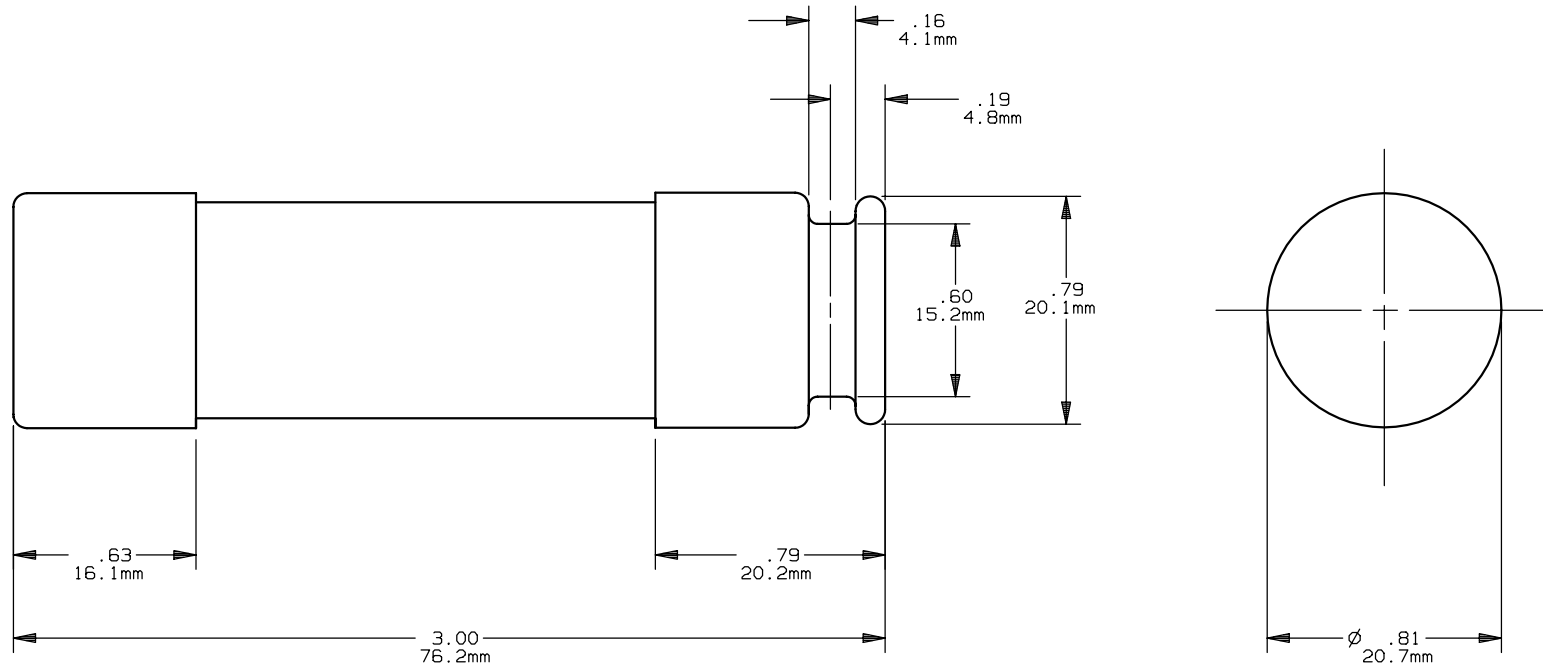

REV	DATE	ECO	DESCRIPTION	BY	CK	APP
H	12/30/09	NA	ADDED (ID) VERSION	LDB	NA	NA

MERSEN USA NEWBURYPORT-MA, LLC
374 MERRIMAC STREET
NEWBURYPORT, MA 01950

PRODUCT MANAGER

DESIGN ENGINEER

SIGN:
DATE:

SIGN:
DATE:

TR(35-60)R(ID)

CLASS RK5

35-60A 250V

OUTLINE DIMENSIONS
NOT TO BE USED FOR PRODUCTION

701287