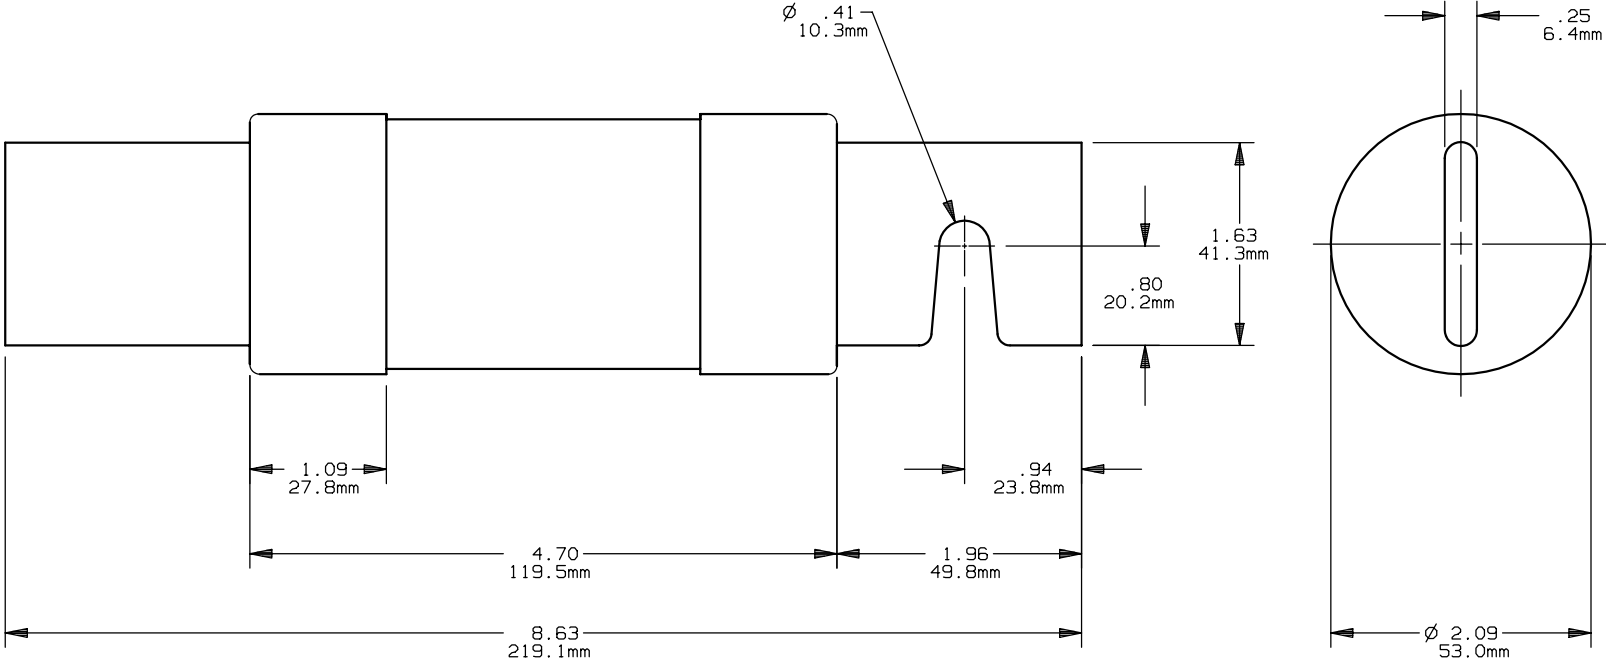

REV	DATE	ECO	DESCRIPTION	BY	CK	APP
F	1-4-10	NA	ADDED "ID" VERSION	LDB	NA	NA

MERSEN MERSEN USA NEWBURYPORT-MA, LLC
374 MERRIMAC STREET
NEWBURYPORT, MA 01950

PRODUCT MANAGER

DESIGN ENGINEER

SIGN:
DATE:

SIGN:
DATE:

TR(225-400)R(ID)
TRIONIC CLASS RK5
225-400A 250V

OUTLINE DIMENSIONS
NOT TO BE USED FOR PRODUCTION

701291