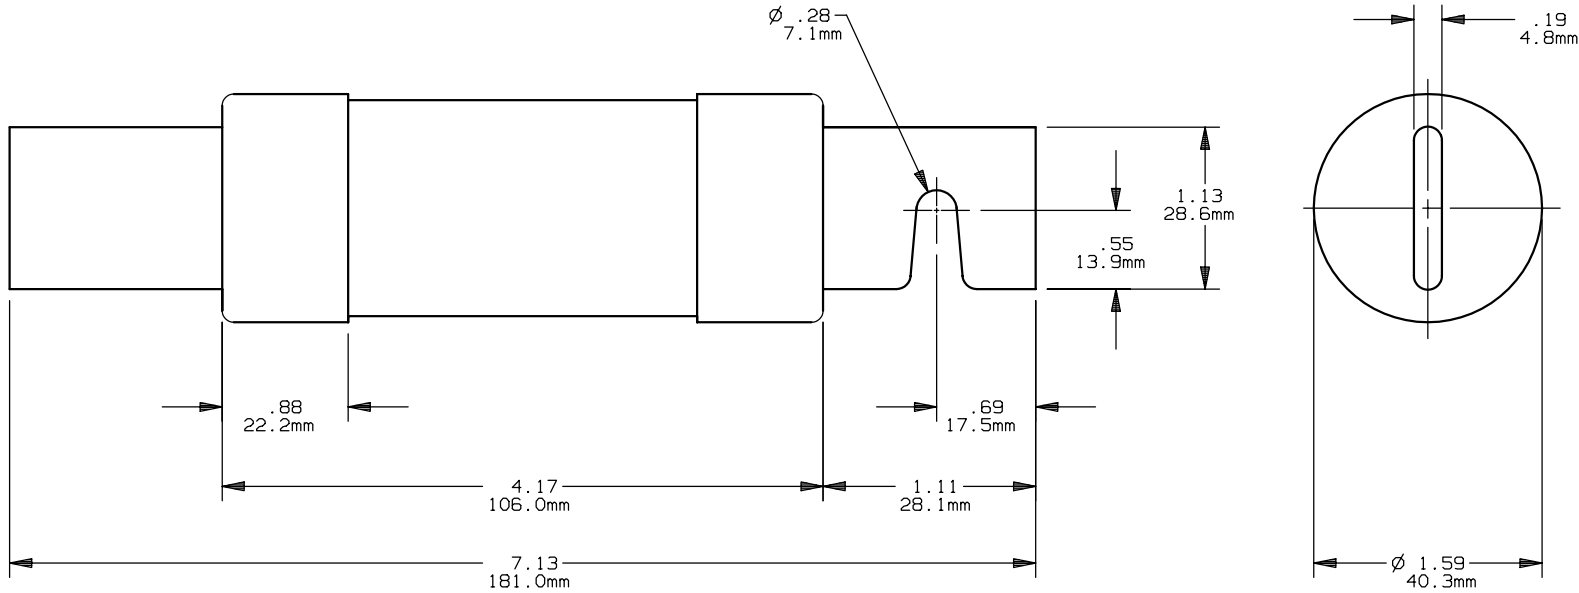

REV	DATE	ECO	DESCRIPTION	BY	CK	APP
F	1-4-10	NA	ADDED "ID" VERSION	LDB	NA	NA

	MERSEN USA NEWBURYPORT-MA, LLC 374 MERRIMAC STREET NEWBURYPORT, MA 01950
	PRODUCT MANAGER DESIGN ENGINEER
SIGN: DATE:	SIGN: DATE:

TR(110-200)R(ID)
TRIONIC CLASS RK5
110-200A 250V

OUTLINE DIMENSIONS
NOT TO BE USED FOR PRODUCTION
701290