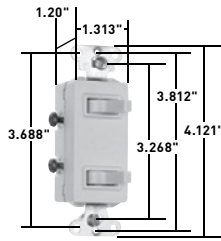

SWITCHES

Combination Switches 15 & 20A, 120/277VAC; 15A, 120/125VAC; 15A, 120VAC

**Decorator
Combination**

**Combination
Switches**

CATALOG NUMBER	RATING		COLOR	NEMA CONFIG. NO.	3rd PARTY COMPLIANCE	
	A.	VAC			UL20	UL498
DECORATOR TWO SINGLE POLE SWITCHES SIDE WIRE GROUNDING						
680IG	15	120/277	Ivory		•	
680WG	15	120/277	White		•	
680LAG	15	120/277	Light Almond		•	
DECORATOR SINGLE POLE SWITCH & SINGLE RECEPTACLE SIDE WIRE GROUNDING						
681I	15	120/125	Ivory	5-15R	•	•
681W	15	120/125	White	5-15R	•	•
681LA	15	120/125	Light Almond	5-15R	•	•

Non-Grounding

CATALOG NUMBER	RATING		COLOR	3rd PARTY COMPLIANCE	
	A.	VAC		UL20	UL498
TWO SINGLE POLE SWITCHES SIDE WIRE NON-GROUNDING					
690I	15	120/277	Ivory	•	
690W	15	120/277	White	•	
690	15	120/277	Brown	•	
670I	20	120/277	Ivory	•	
670W	20	120/277	White	•	
670	20	120/277	Brown	•	
SINGLE POLE & THREE-WAY SWITCH SIDE WIRE NON-GROUNDING					
696I	15	120/277	Ivory	•	
696W	15	120/277	White	•	
696	15	120/277	Brown	•	
696LA	15	120/277	Light Almond	•	
TWO THREE-WAY SWITCHES SIDE WIRE NON-GROUNDING					
693I	15	120/277	Ivory	•	
693W	15	120/277	White	•	
693	15	120/277	Brown	•	
693LA	15	120/277	Light Almond	•	
SINGLE POLE SWITCH & PILOT LIGHT SIDE WIRE NON-GROUNDING					
692I	15	120	Ivory	•	•
692W	15	120	White	•	•
692	15	120	Brown	•	•
692LA	15	120	Light Almond	•	•
THREE-WAY SWITCH & PILOT LIGHT SIDE WIRE NON-GROUNDING					
695I	15	120	Ivory	•	
695W	15	120	White	•	
695	15	120	Brown	•	
695LA	15	120	Light Almond	•	
DECORATOR TWO SINGLE POLE SWITCHES SIDE WIRE NON-GROUNDING					
680I	15	120/277	Ivory	•	
680W	15	120/277	White	•	
680LA	15	120/277	Light Almond	•	