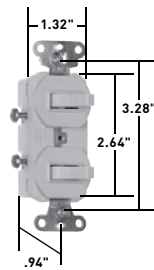

SWITCHES

Combination Switches 15 & 20A, 120/277VAC; 15A, 120/125VAC; 15A, 120VAC

**Decorator
Combination**

**Combination
Switches**

CATALOG NUMBER	RATING		COLOR	NEMA CONFIG. NO.	3rd PARTY COMPLIANCE	
	A.	VAC			UL20	UL498
DECORATOR TWO SINGLE POLE SWITCHES SIDE WIRE GROUNDING						
680IG	15	120/277	Ivory		•	
680WG	15	120/277	White		•	
680LAG	15	120/277	Light Almond		•	
DECORATOR SINGLE POLE SWITCH & SINGLE RECEPTACLE SIDE WIRE GROUNDING						
681I	15	120/125	Ivory	5-15R	•	•
681W	15	120/125	White	5-15R	•	•
681LA	15	120/125	Light Almond	5-15R	•	•

Non-Grounding

CATALOG NUMBER	RATING		COLOR	3rd PARTY COMPLIANCE	
	A.	VAC		UL20	UL498
TWO SINGLE POLE SWITCHES SIDE WIRE NON-GROUNDING					
690I	15	120/277	Ivory	•	
690W	15	120/277	White	•	
690	15	120/277	Brown	•	
670I	20	120/277	Ivory	•	
670W	20	120/277	White	•	
670	20	120/277	Brown	•	
SINGLE POLE & THREE-WAY SWITCH SIDE WIRE NON-GROUNDING					
696I	15	120/277	Ivory	•	
696W	15	120/277	White	•	
696	15	120/277	Brown	•	
696LA	15	120/277	Light Almond	•	
TWO THREE-WAY SWITCHES SIDE WIRE NON-GROUNDING					
693I	15	120/277	Ivory	•	
693W	15	120/277	White	•	
693	15	120/277	Brown	•	
693LA	15	120/277	Light Almond	•	
SINGLE POLE SWITCH & PILOT LIGHT SIDE WIRE NON-GROUNDING					
692I	15	120	Ivory	•	•
692W	15	120	White	•	•
692	15	120	Brown	•	•
692LA	15	120	Light Almond	•	•
THREE-WAY SWITCH & PILOT LIGHT SIDE WIRE NON-GROUNDING					
695I	15	120	Ivory	•	
695W	15	120	White	•	
695	15	120	Brown	•	
695LA	15	120	Light Almond	•	
DECORATOR TWO SINGLE POLE SWITCHES SIDE WIRE NON-GROUNDING					
680I	15	120/277	Ivory	•	
680W	15	120/277	White	•	
680LA	15	120/277	Light Almond	•	