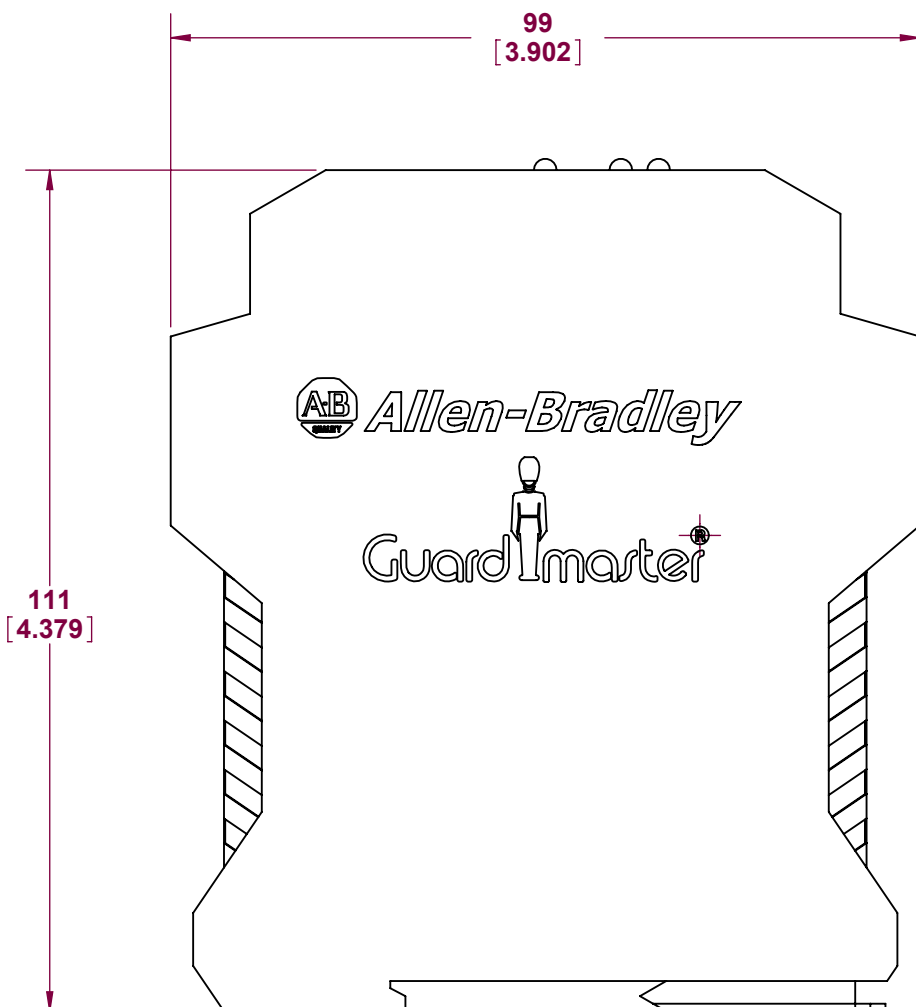

ALL DIMENSIONS ARE REFERENCE ONLY

DO NOT SCALE

ALL DIMENSIONS ARE REFERENCE ONLY

This drawing is the property of Rockwell Automation & may not be used for any other purpose other than that for which it was supplied without the express written authority of Rockwell Automation.

DRG No.

MSR125H

| | |
|-------------------|-------------------------|
| THIRD ANGLE PROJ. | SCALE |
| | 1:1 |
| MATERIAL | N/A |
| FINISH | N/A |
| TITLE | MONITORING SAFETY RELAY |

| | |
|----------|------|
| DRAWN | DATE |
| CHECKED | DATE |
| APPROVED | DATE |

Drawing No.
MSR125H
: **Rockwell Automation**