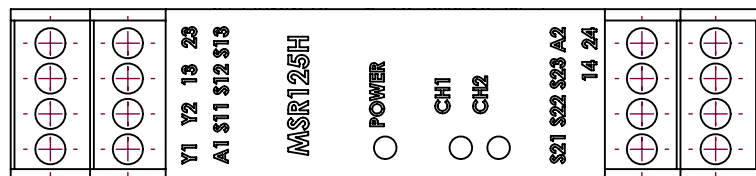

ALL DIMENSIONS ARE REFERENCE ONLY

DO NOT SCALE

ALL DIMENSIONS ARE REFERENCE ONLY

This drawing is the property of Rockwell Automation & may not be used for any other purpose other than that for which it was supplied without the express written authority of Rockwell Automation.

DRG No.

MSR125H

| | |
|-------------------|-------------------------|
| THIRD ANGLE PROJ. | SCALE |
| | 1:1 |
| MATERIAL | N/A |
| FINISH | N/A |
| TITLE | MONITORING SAFETY RELAY |

| | |
|----------|------|
| DRAWN | DATE |
| CHECKED | DATE |
| APPROVED | DATE |