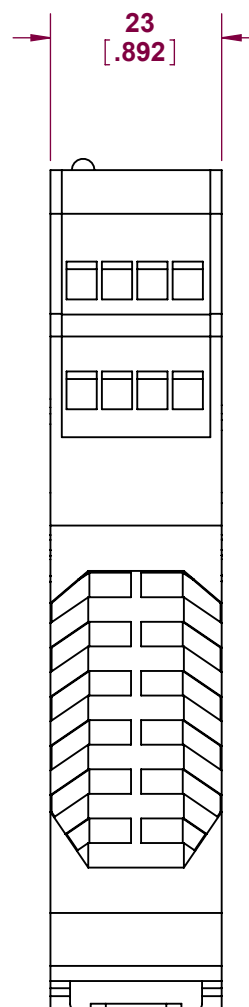

ALL DIMENSIONS ARE REFERENCE ONLY

DO NOT SCALE

ALL DIMENSIONS ARE REFERENCE ONLY

This drawing is the property of Rockwell Automation & may not be used for any other purpose other than that for which it was supplied without the express written authority of Rockwell Automation.

DRG No.

MSR125H

| | |
|-------------------|-------------------------|
| THIRD ANGLE PROJ. | SCALE |
| | 1:1 |
| MATERIAL | N/A |
| FINISH | N/A |
| TITLE | MONITORING SAFETY RELAY |

| | |
|----------|------|
| DRAWN | DATE |
| CHECKED | DATE |
| APPROVED | DATE |

Drawing No.
MSR125H
: **Rockwell Automation**