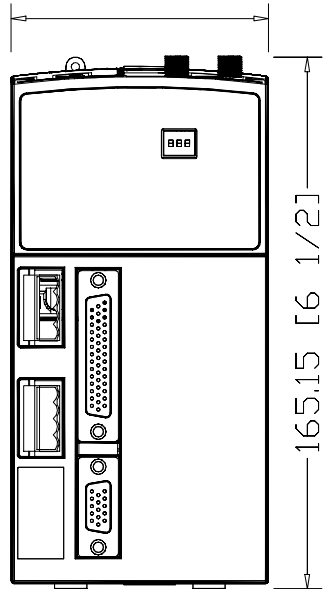

80.00 [3 5/32]

165.15 [6 1/2]

158.56 [6 1/4]

2093-AM02  
K2K 3.0 kW Axis Module  
(Double Wide)