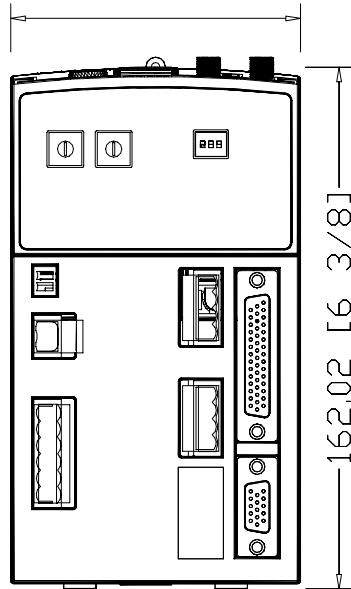

90.00 [3 35/64]

162.02 [6 3/8]

158.56 [6 1/4]

2093-AC05-MP1
K2K 3KW Integrated Axis
Module - 0.3 kW